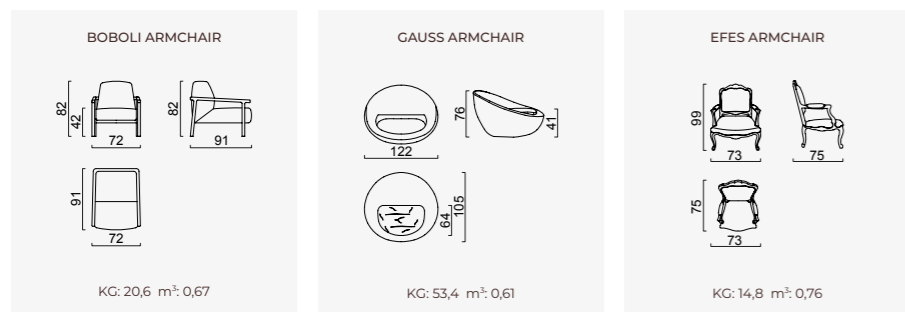

# plus poufy

- Goose feather padded back, sitting and arm
- 35 density high-resilient seat foam
- Frame strengthened with ply-Wooden ( 10 year warranty compliance with European norms )
- Modular structure provides unlimited options
- Seating height 39 cm
- Sofa height 72 cm