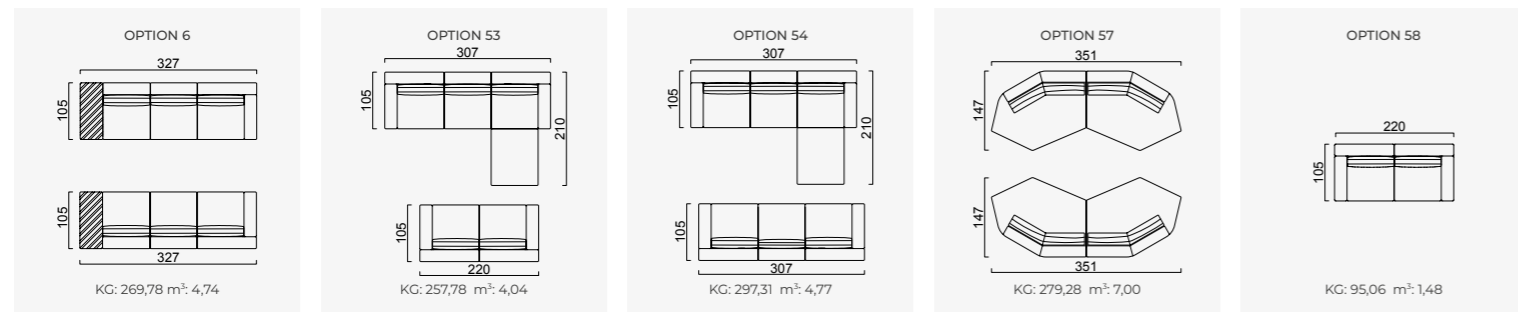

le mans

- 35 density high-resilient seat foam
- Frame strengthened with ply-Wooden (10 year warranty compliance with European norms)
- Modular stucture provides unlimited options
- Seating height 41 cm
- Sofa height 82 cm