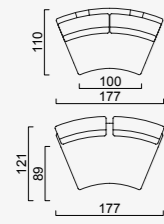

KG: 41,5 m²: 0,86

KG: 34,5 m²: 1,40

KG: 34,5 m²: 1,40

KG: 62,0 m²: 1,44

KG: 86,0 m²: 1,71

KG: 120,0 m²: 2,36

KG: 154,0 m²: 3,00

KG: 120,0 m²: 2,36

KG: 120,0 m²: 2,36

KG: 236,0 m²: 4,88

KG: 226,0 m²: 4,70

KG: 240,0 m²: 5,22

KG: 240,0 m²: 5,22

KG: 260,0 m²: 5,35

KG: 86,0 m²: 1,71

KG: 120,0 m²: 2,36

KG: 154,0 m²: 3,00

KG: 120,0 m²: 2,36

KG: 120,0 m²: 2,36

KG: 270,0 m²: 5,52

KG: 270,0 m²: 5,52

KG: 236,0 m²: 4,88

KG: 236,0 m²: 4,88

KG: 266,0 m²: 5,71

KG: 120,0 m²: 2,36

KG: 154,0 m²: 3,00

KG: 188,0 m²: 3,65

KG: 134,0 m²: 2,87

KG: 134,0 m²: 2,87

KG: 266,0 m²: 5,71

KG: 250,0 m²: 5,39

KG: 250,0 m²: 5,39

KG: 297,0 m²: 6,40

KG: 365,0 m²: 6,84

KG: 160,0 m²: 3,37

KG: 144,0 m²: 3,05

KG: 158,0 m²: 3,41

KG: 158,0 m²: 3,41

KG: 192,0 m²: 4,06

KG: 331,0 m²: 7,05

KG: 331,0 m²: 7,05

KG: 323,0 m²: 6,90

KG: 350,0 m²: 6,53

KG: 317,0 m²: 5,90

KG: 218,0 m²: 4,55

KG: 168,0 m²: 3,59

KG: 168,0 m²: 3,59

KG: 202,0 m²: 4,23

KG: 236,0 m²: 4,88

KG: 206,0 m²: 4,07

KG: 240,0 m²: 4,71

KG: 216,0 m²: 4,24

KG: 216,0 m²: 4,24

KG: 240,0 m²: 4,71