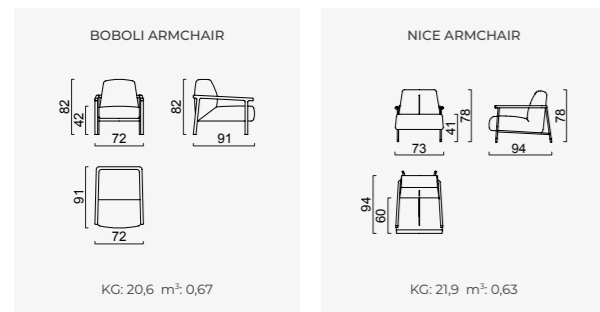

le mans

- 35 density high-resilient seat foam
- Frame strengthened with ply-Wooden (10 year warranty compliance with European norms)
- Modular stucture provides unlimited options
- Seating height 41 cm
- Sofa height 82 cm