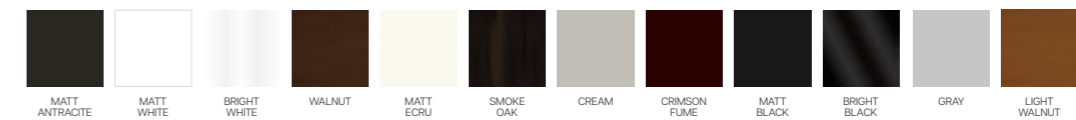

Wooden Based Color