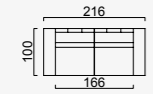

OPTION 6

OPTION 1