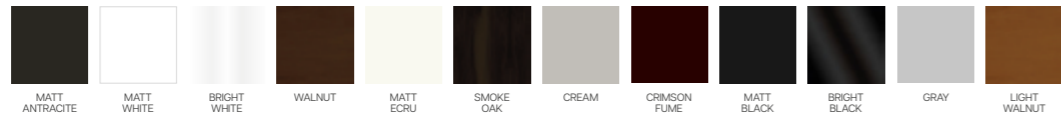

california

- 35 density high-resilient, seat foam
- Goose feather padded back and arm
- Frame strengthened with ply-Wooden (10 year warranty compliance with European norms)
- Seating height 41 cm
- Sofa height 81 cm

Metal Leg Color

Wooden Based Color