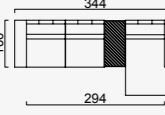

OPTION 45

KG: 297,0 m²: 6,40

OPTION 46

KG: 365,0 m²: 6,84

OPTION 17

KG: 160,0 m²: 3,37

OPTION 27

KG: 144,0 m²: 3,05