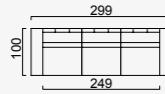

OPTION 7

OPTION 2