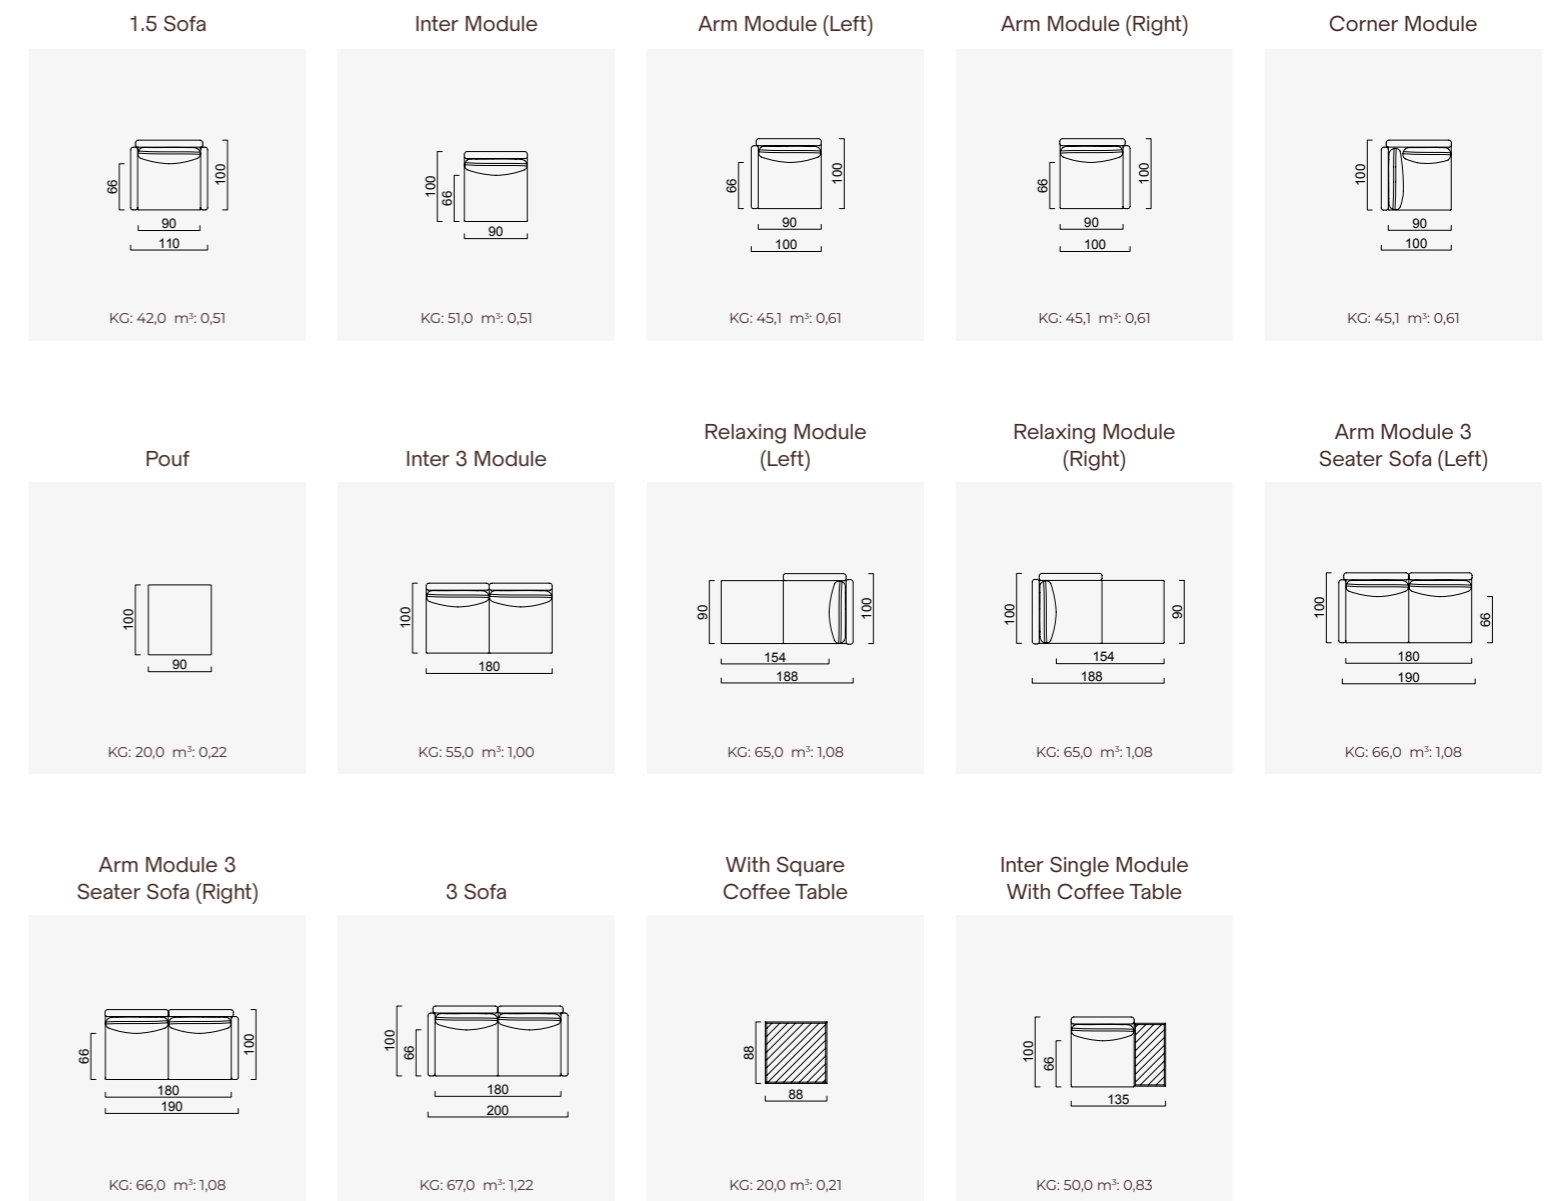

Wooden Based Color