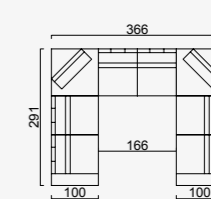

KG: 41,5 m²: 0,86

KG: 34,5 m²: 1,40

KG: 34,5 m²: 1,40

KG: 62,0 m²: 1,44

KG: 86,0 m²: 1,71

KG: 120,0 m²: 2,36

KG: 154,0 m²: 3,00

KG: 120,0 m²: 2,36

KG: 120,0 m²: 2,36

KG: 236,0 m²: 4,88

KG: 226,0 m²: 4,70

KG: 240,0 m²: 5,22

KG: 240,0 m²: 5,22

KG: 260,0 m²: 5,35

KG: 86,0 m²: 1,71

KG: 120,0 m²: 2,36

KG: 154,0 m²: 3,00

KG: 120,0 m²: 2,36

KG: 120,0 m²: 2,36

KG: 270,0 m²: 5,52

KG: 270,0 m²: 5,52

KG: 236,0 m²: 4,88

KG: 236,0 m²: 4,88

KG: 266,0 m²: 5,71

KG: 120,0 m²: 2,36

KG: 154,0 m²: 3,00

KG: 188,0 m²: 3,65

KG: 134,0 m²: 2,87

KG: 134,0 m²: 2,87

KG: 266,0 m²: 5,71

KG: 250,0 m²: 5,39

KG: 250,0 m²: 5,39

OPTION 45

KG: 297,0 m²: 6,40

KG: 365,0 m²: 6,84

KG: 160,0 m²: 3,37

KG: 144,0 m²: 3,05

KG: 158,0 m²: 3,41

KG: 158,0 m²: 3,41

KG: 192,0 m²: 4,06

KG: 331,0 m²: 7,05

KG: 331,0 m²: 7,05

KG: 323,0 m²: 6,90

KG: 350,0 m²: 6,53

KG: 317,0 m²: 5,90

KG: 218,0 m²: 4,55

KG: 168,0 m²: 3,59

KG: 168,0 m²: 3,59

KG: 202,0 m²: 4,23

KG: 236,0 m²: 4,88

KG: 206,0 m²: 4,07

KG: 240,0 m²: 4,71

KG: 216,0 m²: 4,24

KG: 216,0 m²: 4,24

KG: 240,0 m²: 4,71