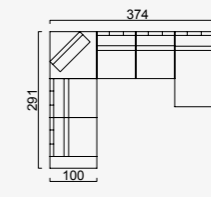

KG: 41,5 m²: 0,86

KG: 34,5 m²: 1,40

KG: 34,5 m²: 1,40

KG: 62,0 m²: 1,44

KG: 86,0 m²: 1,71

KG: 120,0 m²: 2,36

KG: 154,0 m²: 3,00

KG: 120,0 m²: 2,36

KG: 120,0 m²: 2,36

KG: 236,0 m²: 4,88

KG: 226,0 m²: 4,70

KG: 240,0 m²: 5,22

OPTION 25

KG: 240,0 m²: 5,22

KG: 260,0 m²: 5,35

KG: 86,0 m²: 1,71

KG: 120,0 m²: 2,36

KG: 154,0 m²: 3,00

KG: 120,0 m²: 2,36

KG: 120,0 m²: 2,36

KG: 270,0 m²: 5,52

KG: 270,0 m²: 5,52

KG: 236,0 m²: 4,88

KG: 236,0 m²: 4,88

KG: 266,0 m²: 5,71

KG: 120,0 m²: 2,36

KG: 154,0 m²: 3,00

KG: 188,0 m²: 3,65

KG: 134,0 m²: 2,87

KG: 134,0 m²: 2,87

KG: 266,0 m²: 5,71

KG: 250,0 m²: 5,39

KG: 250,0 m²: 5,39

KG: 297,0 m²: 6,40

KG: 365,0 m²: 6,84

KG: 160,0 m²: 3,37

KG: 144,0 m²: 3,05

KG: 158,0 m²: 3,41

KG: 158,0 m²: 3,41

KG: 192,0 m²: 4,06

KG: 331,0 m²: 7,05

KG: 331,0 m²: 7,05

KG: 323,0 m²: 6,90

KG: 350,0 m²: 6,53

KG: 317,0 m²: 5,90

KG: 218,0 m²: 4,55

KG: 168,0 m²: 3,59

KG: 168,0 m²: 3,59

KG: 202,0 m²: 4,23

KG: 236,0 m²: 4,88

KG: 206,0 m²: 4,07

KG: 240,0 m²: 4,71

KG: 216,0 m²: 4,24

KG: 216,0 m²: 4,24

KG: 240,0 m²: 4,71