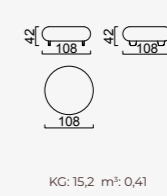

Pouf

Large Sofa