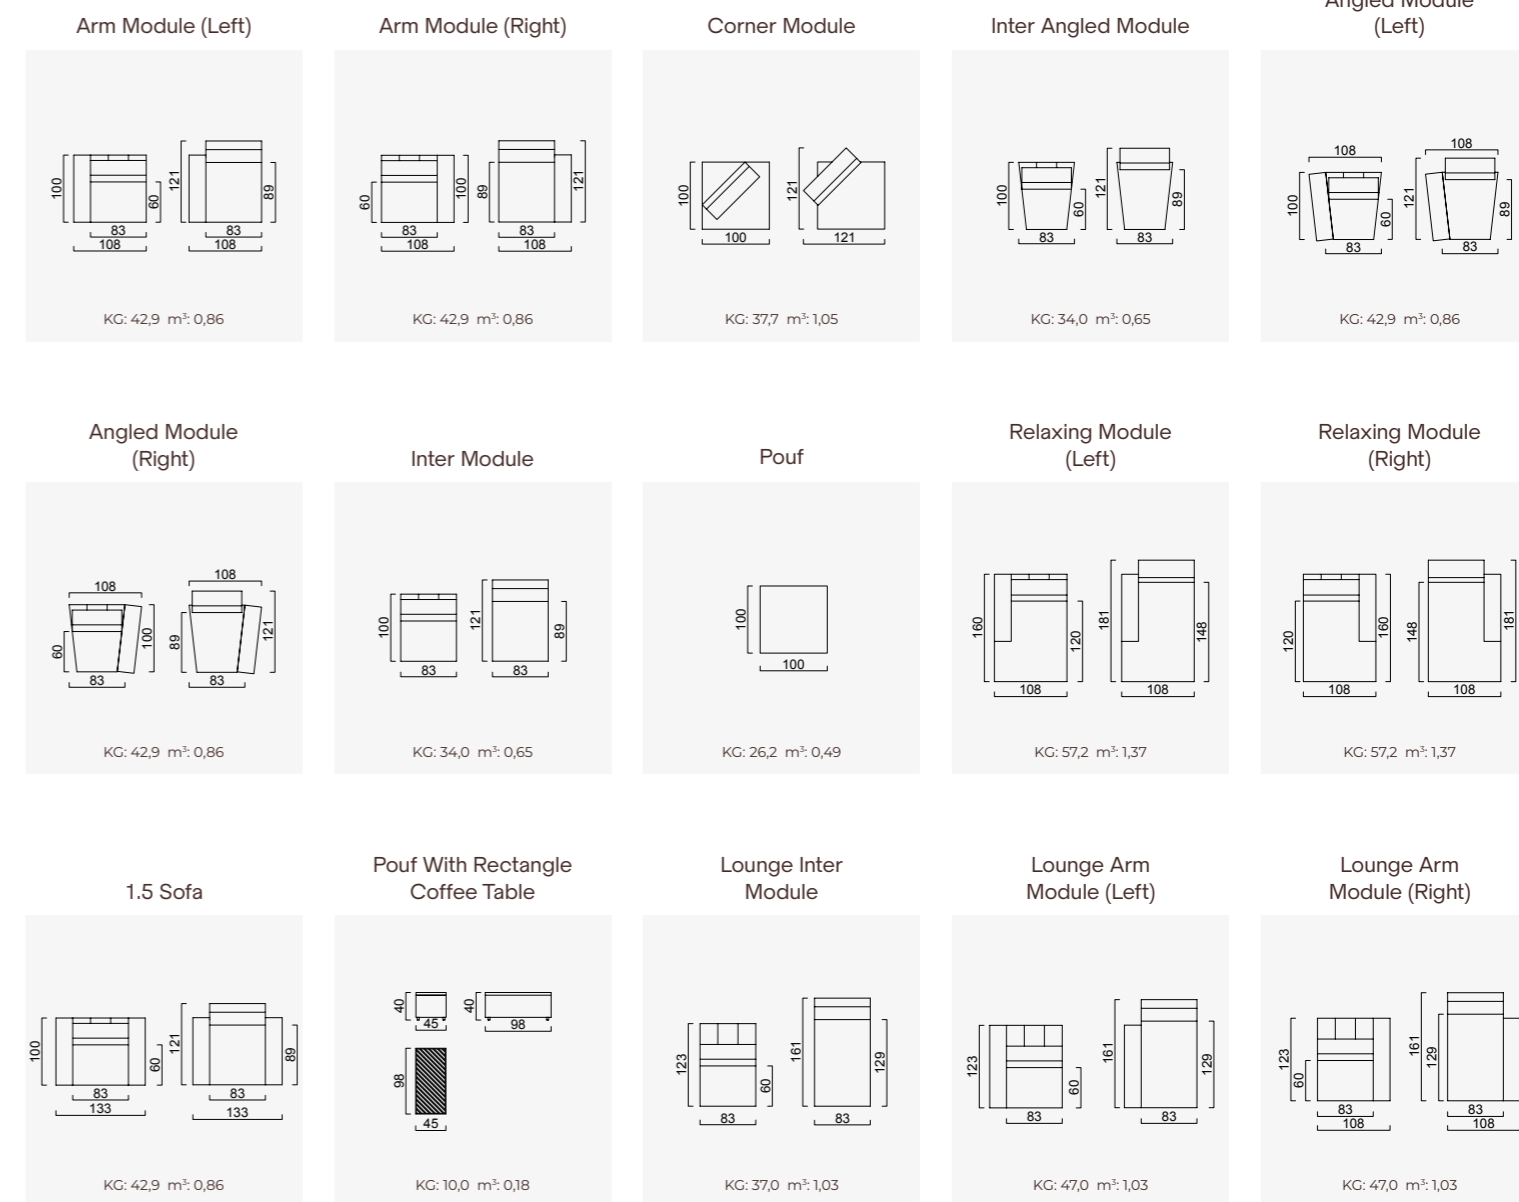

cavalli

- Bed feature (DSS mechanism)
- Extended seats in depth (DSS mechanism)
- 35 density high-resilient seat foam
- HYPER sponge on the back
- Frame strengthened with ply-Wooden
- (10 year warranty compliance with European norms)
- Modular structure provides unlimited options
- Seating height 42 cm
- Sofa height 85 cm