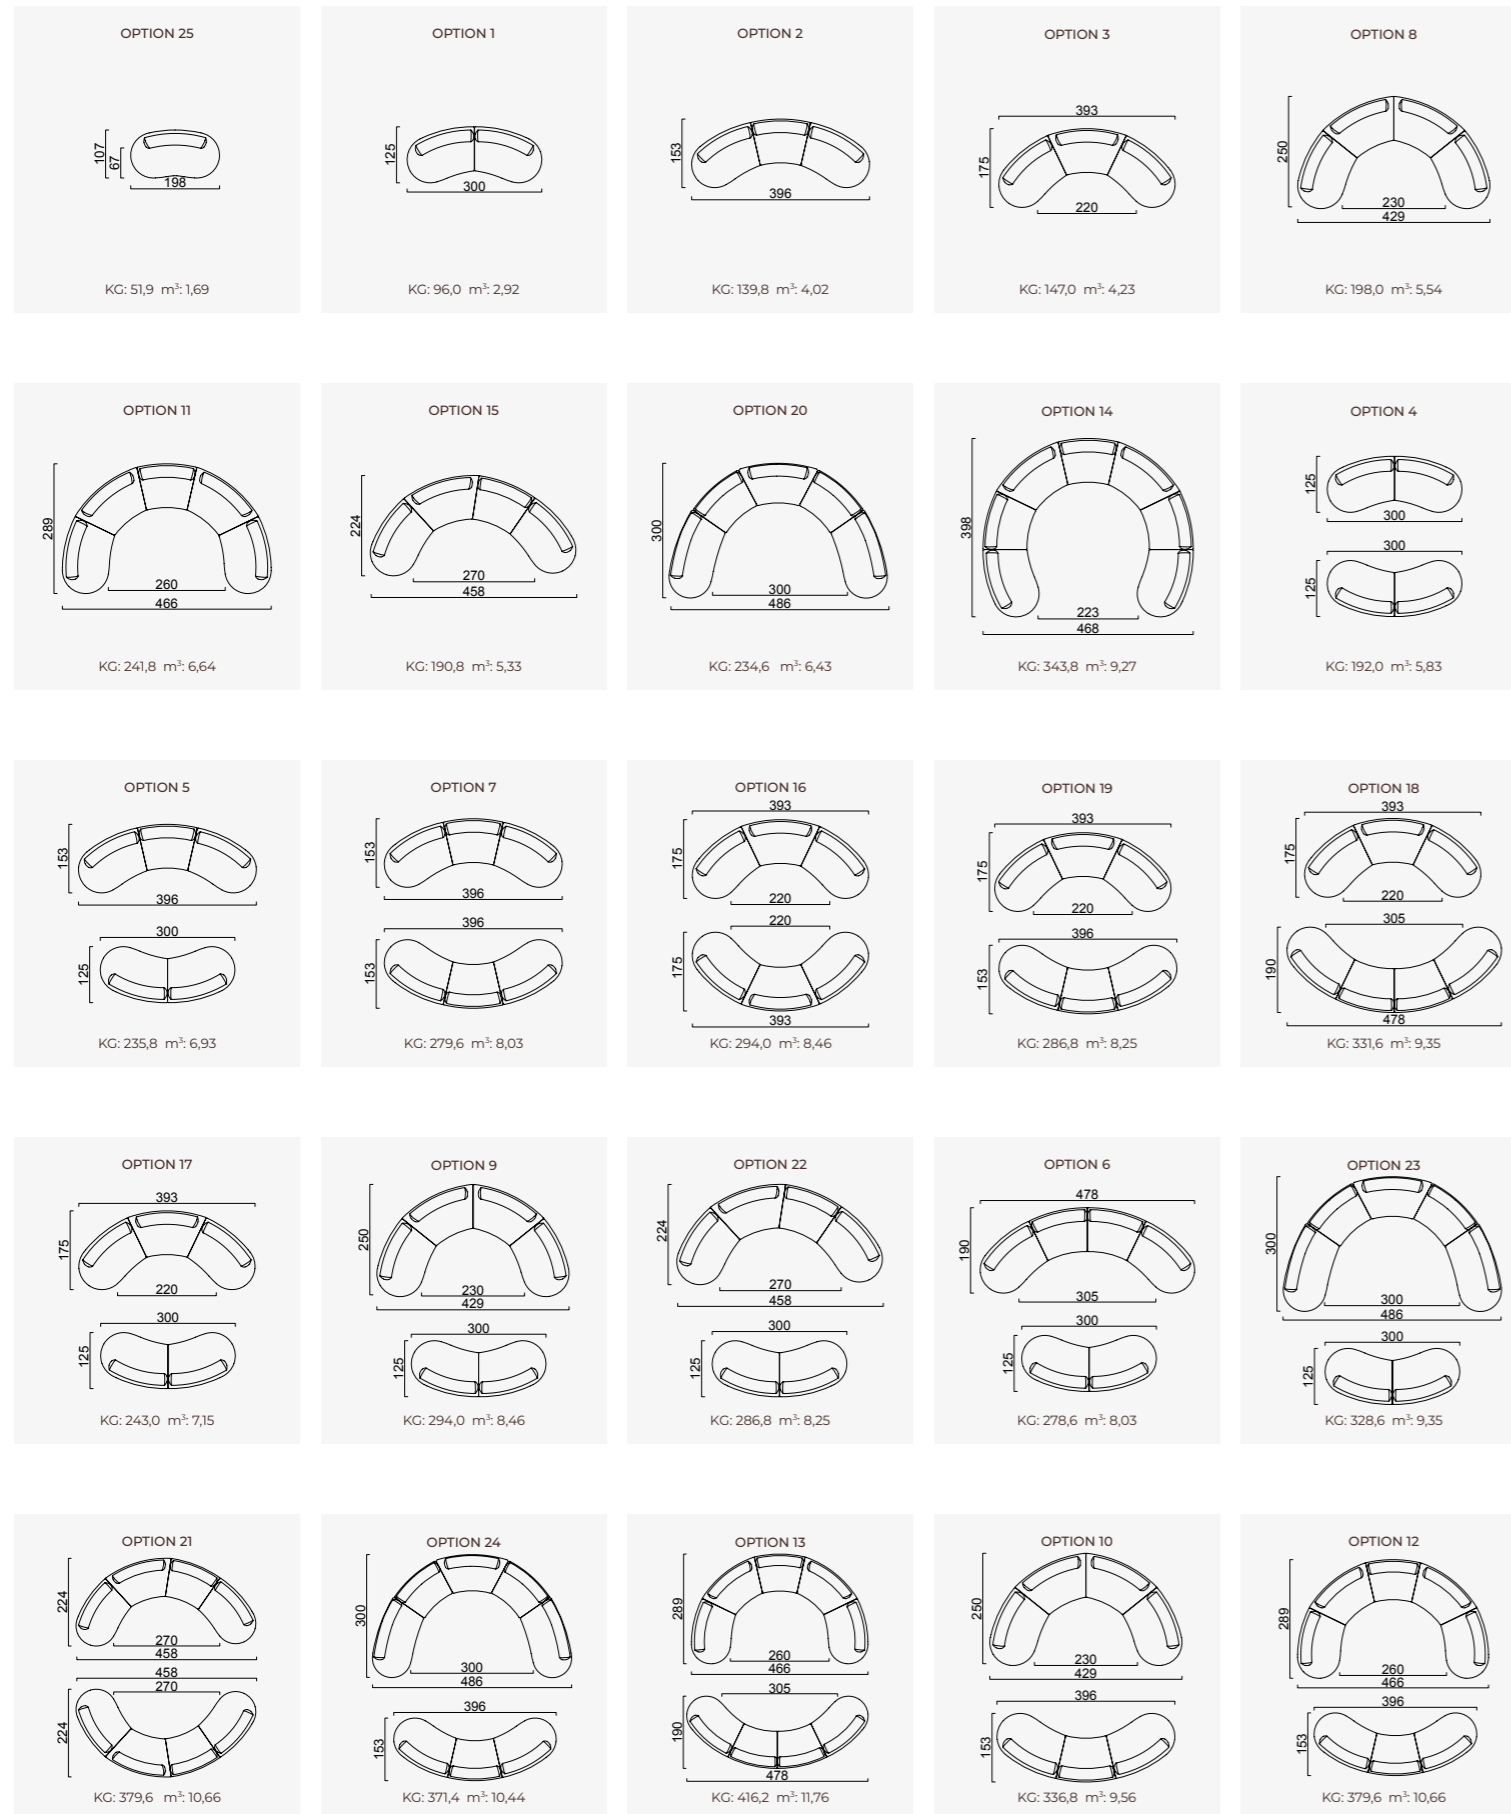

new castle

- 35 density high-resilient seat foam
- Frame strengthened with ply-Wooden (10 year warranty compliance with European norms)
- Seating height 40 cm
- Sofa height 74 cm

Metal Leg
Color

4 Sofa

3 Sofa

Spider Armchair