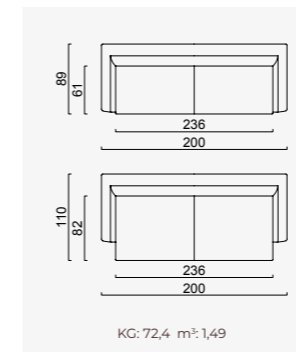

amour

- Bed feature (Single Bed)
- Extended seats in depth (Single Bed)
- 35 density high-resilient seat foam
- Frame strengthened with ply-Wooden (10 year warranty compliance with European norms)
- Seating height 40 cm
- Sofa height 72 cm

Metal Leg Color

aston villa

- Bed feature (Single Bed)
- Extended seats in depth (Single Bed)
- 35 density high-resilient seat foam
- Frame strengthened with ply-Wooden
- HYPER sponge on the back
- Frame strengthened with ply-Wooden (10 year warranty compliance with European norms)
- Seating height 41 cm
- Sofa height 75 cm

Metal Leg Color

Wooden Based Color