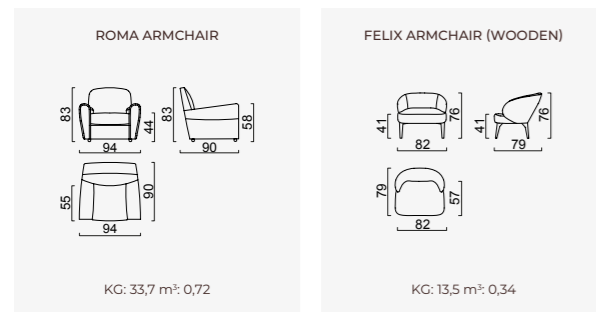

OPTION 30

KG: 216,0 m²: 4,24

OPTION 13

KG: 240,0 m²: 4,71

ALL OF OUR STORES ARE LEADING THE INDUSTRY BASED ON THE FUNDAMENTAL PRINCIPLES THAT WE HAVE SET SINCE THE DAY OF OUR FOUNDATION. WE ACT WITH HIGH ENVIRONMENTAL SENSITIVITY IN ALL OF OUR OPERATIONS, BY OFFERING TO OUR CUSTOMERS DURABLE, LONG LASTING AND HIGH DESIGN VALUE PRODUCTS.