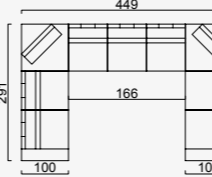

KG: 41,5 m²: 0,86

KG: 34,5 m²: 1,40

KG: 34,5 m²: 1,40

KG: 62,0 m²: 1,44

KG: 86,0 m²: 1,71

KG: 120,0 m²: 2,36

KG: 154,0 m²: 3,00

KG: 120,0 m²: 2,36

KG: 120,0 m²: 2,36

KG: 236,0 m²: 4,88

KG: 226,0 m²: 4,70

KG: 240,0 m²: 5,22

KG: 240,0 m²: 5,22

KG: 260,0 m²: 5,35

KG: 86,0 m²: 1,71

KG: 120,0 m²: 2,36

KG: 154,0 m²: 3,00

KG: 120,0 m²: 2,36

KG: 120,0 m²: 2,36

KG: 270,0 m²: 5,52

KG: 270,0 m²: 5,52

KG: 236,0 m²: 4,88

KG: 236,0 m²: 4,88

KG: 266,0 m²: 5,71

KG: 120,0 m²: 2,36

KG: 154,0 m²: 3,00

KG: 188,0 m²: 3,65

KG: 134,0 m²: 2,87

KG: 134,0 m²: 2,87

KG: 266,0 m²: 5,71

KG: 250,0 m²: 5,39

KG: 250,0 m²: 5,39

KG: 297,0 m²: 6,40

KG: 365,0 m²: 6,84

KG: 160,0 m²: 3,37

KG: 144,0 m²: 3,05

KG: 158,0 m²: 3,41

KG: 158,0 m²: 3,41

KG: 192,0 m²: 4,06

OPTION 47

KG: 331,0 m²: 7,05

KG: 331,0 m²: 7,05

KG: 323,0 m²: 6,90

KG: 350,0 m²: 6,53

KG: 317,0 m²: 5,90

KG: 218,0 m²: 4,55

KG: 168,0 m²: 3,59

KG: 168,0 m²: 3,59

KG: 202,0 m²: 4,23

KG: 236,0 m²: 4,88

KG: 206,0 m²: 4,07

KG: 240,0 m²: 4,71

KG: 216,0 m²: 4,24

KG: 216,0 m²: 4,24

KG: 240,0 m²: 4,71