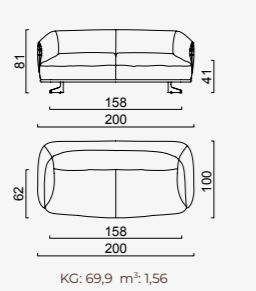

california

- 35 density high-resilient, seat foam
- Goose feather padded back and arm
- Frame strengthened with ply-Wooden (10 year warranty compliance with European norms)
- Seating height 41 cm
- Sofa height 81 cm

Metal Leg Color

Wooden Based Color

2.5 Sofa

bon bon

- 35 density HR session sponge + 32 density Flexi session foam
- Being a bed feature (DSS mechanism)
- Deepening session (DSS mechanism)
- Plywood Frame (European Standard-10 years warranty)
- Option possibilities thanks to its modular structure
- Seat height 42 cm
- Seat height 80 cm

Wooden Based Color