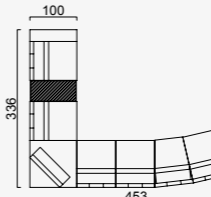

KG: 41,5 m²: 0,86

KG: 34,5 m²: 1,40

KG: 34,5 m²: 1,40

KG: 62,0 m²: 1,44

KG: 86,0 m²: 1,71

KG: 120,0 m²: 2,36

KG: 154,0 m²: 3,00

KG: 120,0 m²: 2,36

KG: 120,0 m²: 2,36

KG: 236,0 m²: 4,88

KG: 226,0 m²: 4,70

KG: 240,0 m²: 5,22

KG: 240,0 m²: 5,22

KG: 260,0 m²: 5,35

KG: 86,0 m²: 1,71

KG: 120,0 m²: 2,36

KG: 154,0 m²: 3,00

KG: 120,0 m²: 2,36

KG: 120,0 m²: 2,36

KG: 270,0 m²: 5,52

OPTION 38

KG: 270,0 m²: 5,52

KG: 236,0 m²: 4,88

KG: 236,0 m²: 4,88

KG: 266,0 m²: 5,71

KG: 120,0 m²: 2,36

KG: 154,0 m²: 3,00

KG: 188,0 m²: 3,65

KG: 134,0 m²: 2,87

KG: 134,0 m²: 2,87

KG: 266,0 m²: 5,71

KG: 250,0 m²: 5,39

KG: 250,0 m²: 5,39

KG: 297,0 m²: 6,40

KG: 365,0 m²: 6,84

KG: 160,0 m²: 3,37

KG: 144,0 m²: 3,05

KG: 158,0 m²: 3,41

KG: 158,0 m²: 3,41

KG: 192,0 m²: 4,06

KG: 331,0 m²: 7,05

KG: 331,0 m²: 7,05

KG: 323,0 m²: 6,90

KG: 350,0 m²: 6,53

KG: 317,0 m²: 5,90

KG: 218,0 m²: 4,55

KG: 168,0 m²: 3,59

KG: 168,0 m²: 3,59

KG: 202,0 m²: 4,23

KG: 236,0 m²: 4,88

KG: 206,0 m²: 4,07

KG: 240,0 m²: 4,71

KG: 216,0 m²: 4,24

KG: 216,0 m²: 4,24

KG: 240,0 m²: 4,71