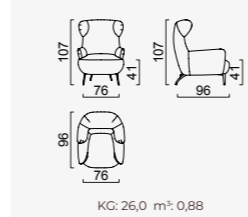

california

- 35 density high-resilient, seat foam
- Goose feather padded back and arm
- Frame strengthened with ply-Wooden (10 year warranty compliance with European norms)
- Seating height 41 cm
- Sofa height 81 cm

Metal Leg Color

Wooden Based Color

bon bon

- 35 density HR session sponge + 32 density Flexi session foam
- Being a bed feature (DSS mechanism)
- Deepening session (DSS mechanism)
- Plywood Frame (European Standard-10 years warranty)
- Option possibilities thanks to its modular structure
- Seat height 42 cm
- Seat height 80 cm

Wooden Based Color