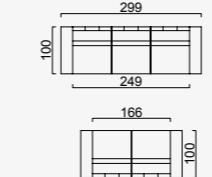

KG: 41,5 m²: 0,86

KG: 34,5 m²: 1,40

KG: 34,5 m²: 1,40

KG: 62,0 m²: 1,44

KG: 86,0 m²: 1,71

KG: 120,0 m²: 2,36

KG: 154,0 m²: 3,00

KG: 120,0 m²: 2,36

KG: 120,0 m²: 2,36

KG: 236,0 m²: 4,88

KG: 226,0 m²: 4,70

KG: 240,0 m²: 5,22

KG: 240,0 m²: 5,22

KG: 260,0 m²: 5,35

KG: 86,0 m²: 1,71

KG: 120,0 m²: 2,36

KG: 154,0 m²: 3,00

KG: 120,0 m²: 2,36

KG: 120,0 m²: 2,36

KG: 270,0 m²: 5,52

KG: 270,0 m²: 5,52

KG: 236,0 m²: 4,88

KG: 236,0 m²: 4,88

KG: 266,0 m²: 5,71

KG: 120,0 m²: 2,36

KG: 154,0 m²: 3,00

KG: 188,0 m²: 3,65

KG: 134,0 m²: 2,87

KG: 134,0 m²: 2,87

KG: 266,0 m²: 5,71

KG: 250,0 m²: 5,39

KG: 250,0 m²: 5,39

KG: 297,0 m²: 6,40

KG: 365,0 m²: 6,84

KG: 160,0 m²: 3,37

KG: 144,0 m²: 3,05

KG: 158,0 m²: 3,41

KG: 158,0 m²: 3,41

KG: 192,0 m²: 4,06

KG: 331,0 m²: 7,05

KG: 331,0 m²: 7,05

KG: 323,0 m²: 6,90

KG: 350,0 m²: 6,53

KG: 317,0 m²: 5,90

KG: 218,0 m²: 4,55

KG: 168,0 m²: 3,59

KG: 168,0 m²: 3,59

KG: 202,0 m²: 4,23

KG: 236,0 m²: 4,88

OPTION 11

KG: 206,0 m²: 4,07

KG: 240,0 m²: 4,71

KG: 216,0 m²: 4,24

KG: 216,0 m²: 4,24

KG: 240,0 m²: 4,71