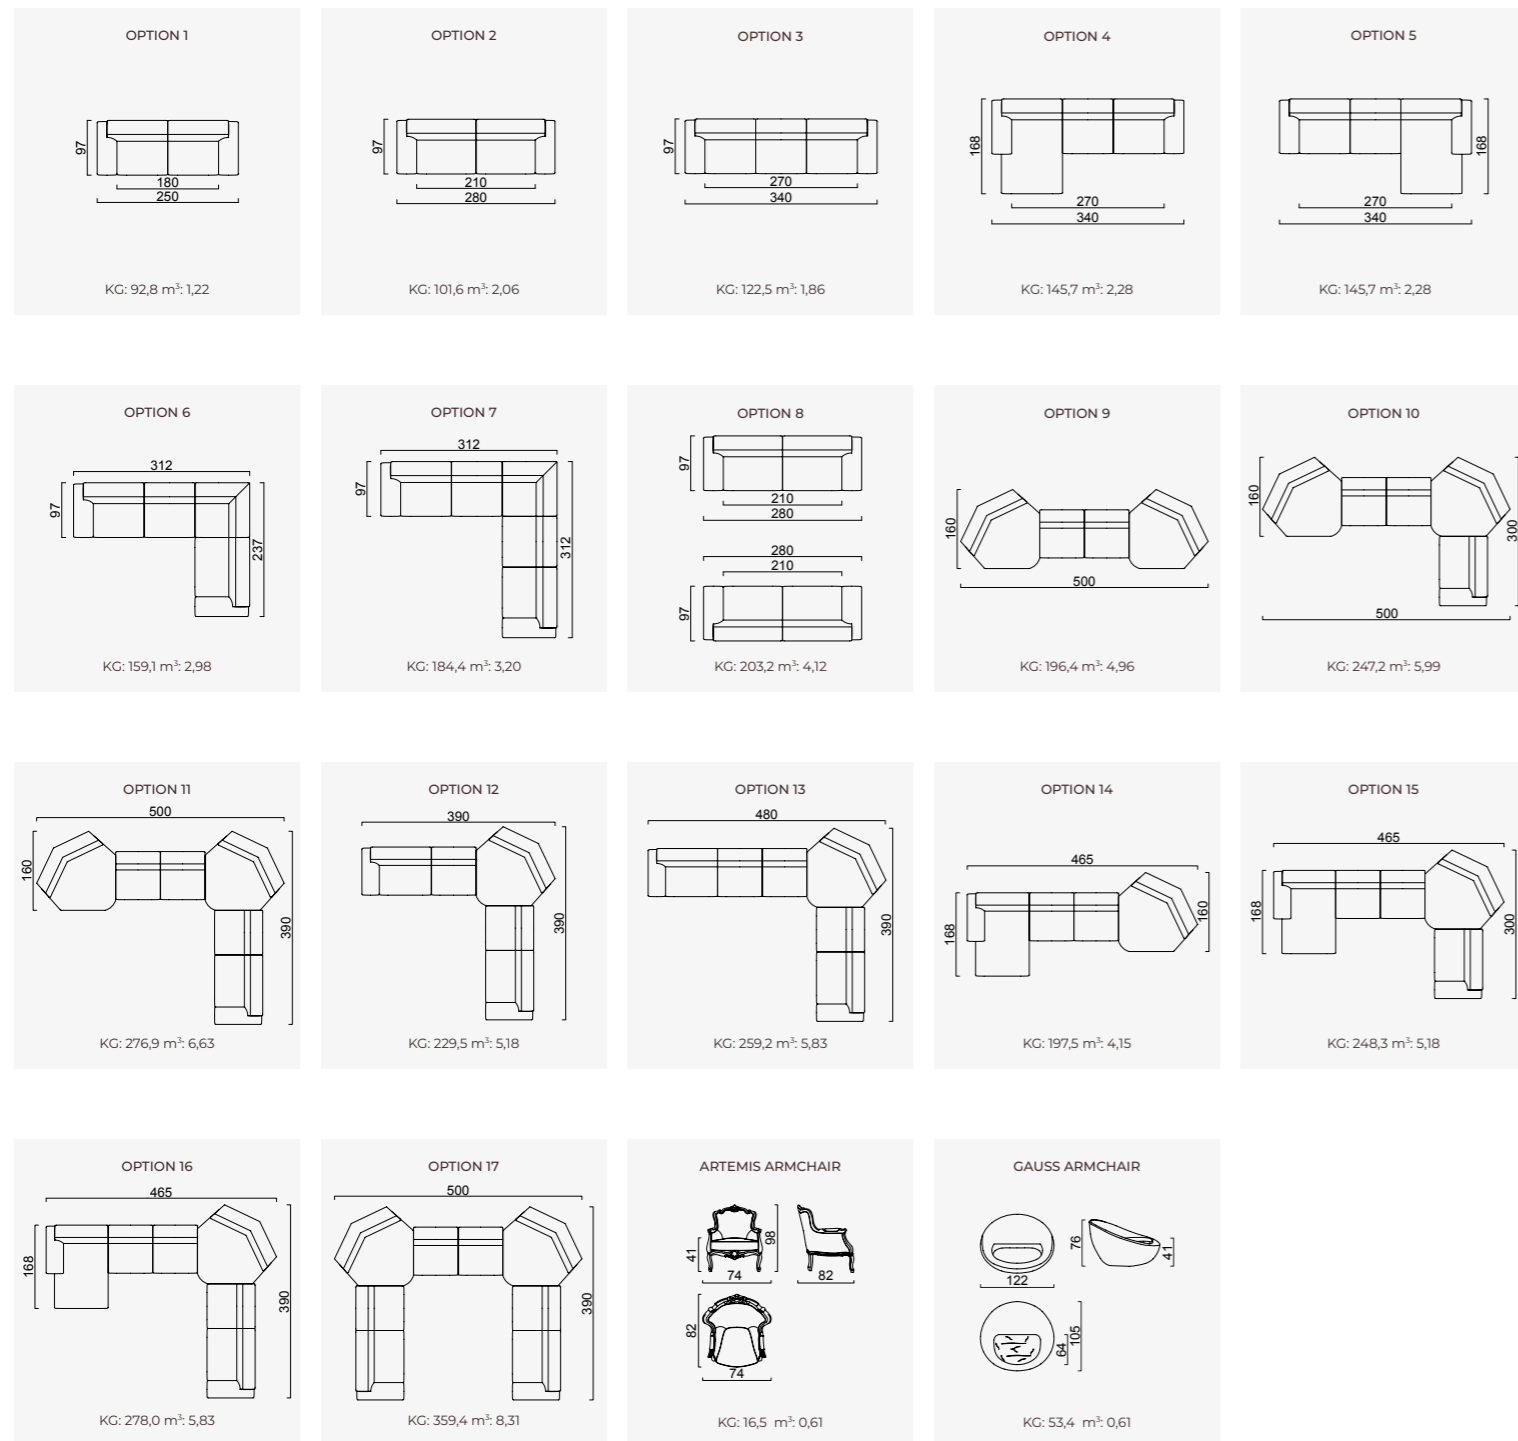

fox

- 35 density high-resilient seat foam
- Goose feather padded back
- Frame strengthened with ply-Wooden
  (10 year warranty compliance with European norms)
- Modular structure provides unlimited options
- Seating height 38 cm
- Sofa height 84 cm

Wooden Based Color