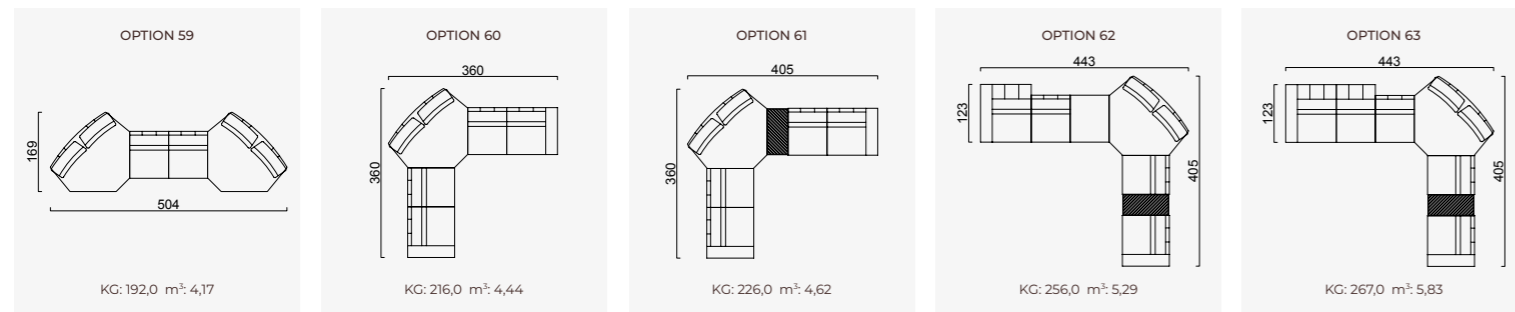

OPTION 30

KG: 216,0 m²: 4,24

OPTION 13

KG: 240,0 m²: 4,71

ALL OF OUR STORES ARE LEADING THE INDUSTRY BASED ON THE FUNDAMENTAL PRINCIPLES THAT WE HAVE SET SINCE THE DAY OF OUR FOUNDATION. WE ACT WITH HIGH ENVIRONMENTAL SENSITIVITY IN ALL OF OUR OPERATIONS, BY OFFERING TO OUR CUSTOMERS DURABLE, LONG LASTING AND HIGH DESIGN VALUE PRODUCTS.