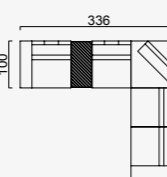

KG: 41,5 m²: 0,86

KG: 34,5 m²: 1,40

KG: 34,5 m²: 1,40

KG: 62,0 m²: 1,44

KG: 86,0 m²: 1,71

KG: 120,0 m²: 2,36

KG: 154,0 m²: 3,00

KG: 120,0 m²: 2,36

KG: 120,0 m²: 2,36

KG: 236,0 m²: 4,88

KG: 226,0 m²: 4,70

KG: 240,0 m²: 5,22

KG: 240,0 m²: 5,22

KG: 260,0 m²: 5,35

KG: 86,0 m²: 1,71

KG: 120,0 m²: 2,36

KG: 154,0 m²: 3,00

KG: 120,0 m²: 2,36

KG: 120,0 m²: 2,36

KG: 270,0 m²: 5,52

KG: 270,0 m²: 5,52

KG: 236,0 m²: 4,88

KG: 236,0 m²: 4,88

KG: 266,0 m²: 5,71

KG: 120,0 m²: 2,36

KG: 154,0 m²: 3,00

KG: 188,0 m²: 3,65

KG: 134,0 m²: 2,87

KG: 134,0 m²: 2,87

KG: 266,0 m²: 5,71

KG: 250,0 m²: 5,39

KG: 250,0 m²: 5,39

KG: 297,0 m²: 6,40

KG: 365,0 m²: 6,84

KG: 160,0 m²: 3,37

KG: 144,0 m²: 3,05

KG: 158,0 m²: 3,41

KG: 158,0 m²: 3,41

KG: 192,0 m²: 4,06

KG: 331,0 m²: 7,05

KG: 331,0 m²: 7,05

KG: 323,0 m²: 6,90

KG: 350,0 m²: 6,53

KG: 317,0 m²: 5,90

KG: 218,0 m²: 4,55

KG: 168,0 m²: 3,59

KG: 168,0 m²: 3,59

OPTION 33

KG: 202,0 m²: 4,23

KG: 236,0 m²: 4,88

KG: 206,0 m²: 4,07

KG: 240,0 m²: 4,71

KG: 216,0 m²: 4,24

KG: 216,0 m²: 4,24

KG: 240,0 m²: 4,71