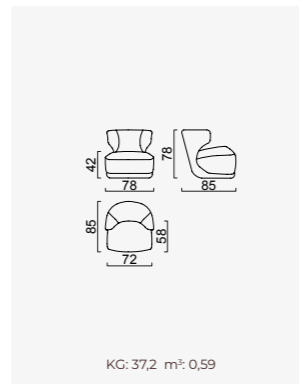

Yakup Armchair