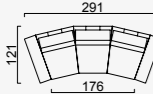

KG: 41,5 m²: 0,86

KG: 34,5 m²: 1,40

KG: 34,5 m²: 1,40

KG: 62,0 m²: 1,44

KG: 86,0 m²: 1,71

KG: 120,0 m²: 2,36

KG: 154,0 m²: 3,00

KG: 120,0 m²: 2,36

KG: 120,0 m²: 2,36

KG: 236,0 m²: 4,88

KG: 226,0 m²: 4,70

KG: 240,0 m²: 5,22

KG: 240,0 m²: 5,22

KG: 260,0 m²: 5,35

KG: 86,0 m²: 1,71

KG: 120,0 m²: 2,36

KG: 154,0 m²: 3,00

KG: 120,0 m²: 2,36

KG: 120,0 m²: 2,36

KG: 270,0 m²: 5,52

KG: 270,0 m²: 5,52

KG: 236,0 m²: 4,88

KG: 236,0 m²: 4,88

KG: 266,0 m²: 5,71

OPTION 6

KG: 120,0 m²: 2,36

KG: 154,0 m²: 3,00

KG: 188,0 m²: 3,65

KG: 134,0 m²: 2,87

KG: 134,0 m²: 2,87

KG: 266,0 m²: 5,71

KG: 250,0 m²: 5,39

KG: 250,0 m²: 5,39

KG: 297,0 m²: 6,40

KG: 365,0 m²: 6,84

KG: 160,0 m²: 3,37

KG: 144,0 m²: 3,05

KG: 158,0 m²: 3,41

KG: 158,0 m²: 3,41

KG: 192,0 m²: 4,06

KG: 331,0 m²: 7,05

KG: 331,0 m²: 7,05

KG: 323,0 m²: 6,90

KG: 350,0 m²: 6,53

KG: 317,0 m²: 5,90

KG: 218,0 m²: 4,55

KG: 168,0 m²: 3,59

KG: 168,0 m²: 3,59

KG: 202,0 m²: 4,23

KG: 236,0 m²: 4,88

KG: 206,0 m²: 4,07

KG: 240,0 m²: 4,71

KG: 216,0 m²: 4,24

KG: 216,0 m²: 4,24

KG: 240,0 m²: 4,71