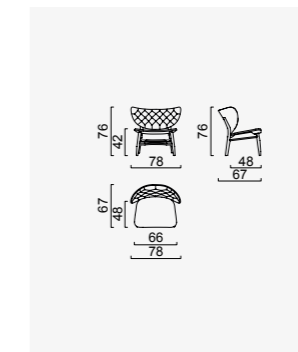

amour

- Bed feature (Single Bed)
- Extended seats in depth (Single Bed)
- 35 density high-resilient seat foam
- Frame strengthened with ply-Wooden (10 year warranty compliance with European norms)
- Seating height 40 cm
- Sofa height 72 cm

Metal Leg Color

aston villa

- Bed feature (Single Bed)
- Extended seats in depth (Single Bed)
- 35 density high-resilient seat foam
- Frame strengthened with ply-Wooden
- HYPER sponge on the back
- Frame strengthened with ply-Wooden (10 year warranty compliance with European norms)
- Seating height 41 cm
- Sofa height 75 cm

Metal Leg Color

Wooden Based Color