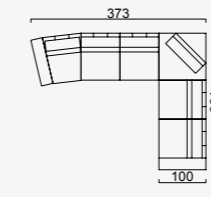

KG: 41,5 m²: 0,86

KG: 34,5 m²: 1,40

KG: 34,5 m²: 1,40

KG: 62,0 m²: 1,44

KG: 86,0 m²: 1,71

KG: 120,0 m²: 2,36

KG: 154,0 m²: 3,00

KG: 120,0 m²: 2,36

KG: 120,0 m²: 2,36

KG: 236,0 m²: 4,88

OPTION 23

KG: 226,0 m²: 4,70

KG: 240,0 m²: 5,22

KG: 240,0 m²: 5,22

KG: 260,0 m²: 5,35

KG: 86,0 m²: 1,71

KG: 120,0 m²: 2,36

KG: 154,0 m²: 3,00

KG: 120,0 m²: 2,36

KG: 120,0 m²: 2,36

KG: 270,0 m²: 5,52

KG: 270,0 m²: 5,52

KG: 236,0 m²: 4,88

KG: 236,0 m²: 4,88

KG: 266,0 m²: 5,71

KG: 120,0 m²: 2,36

KG: 154,0 m²: 3,00

KG: 188,0 m²: 3,65

KG: 134,0 m²: 2,87

KG: 134,0 m²: 2,87

KG: 266,0 m²: 5,71

KG: 250,0 m²: 5,39

KG: 250,0 m²: 5,39

KG: 297,0 m²: 6,40

KG: 365,0 m²: 6,84

KG: 160,0 m²: 3,37

KG: 144,0 m²: 3,05

KG: 158,0 m²: 3,41

KG: 158,0 m²: 3,41

KG: 192,0 m²: 4,06

KG: 331,0 m²: 7,05

KG: 331,0 m²: 7,05

KG: 323,0 m²: 6,90

KG: 350,0 m²: 6,53

KG: 317,0 m²: 5,90

KG: 218,0 m²: 4,55

KG: 168,0 m²: 3,59

KG: 168,0 m²: 3,59

KG: 202,0 m²: 4,23

KG: 236,0 m²: 4,88

KG: 206,0 m²: 4,07

KG: 240,0 m²: 4,71

KG: 216,0 m²: 4,24

KG: 216,0 m²: 4,24

KG: 240,0 m²: 4,71