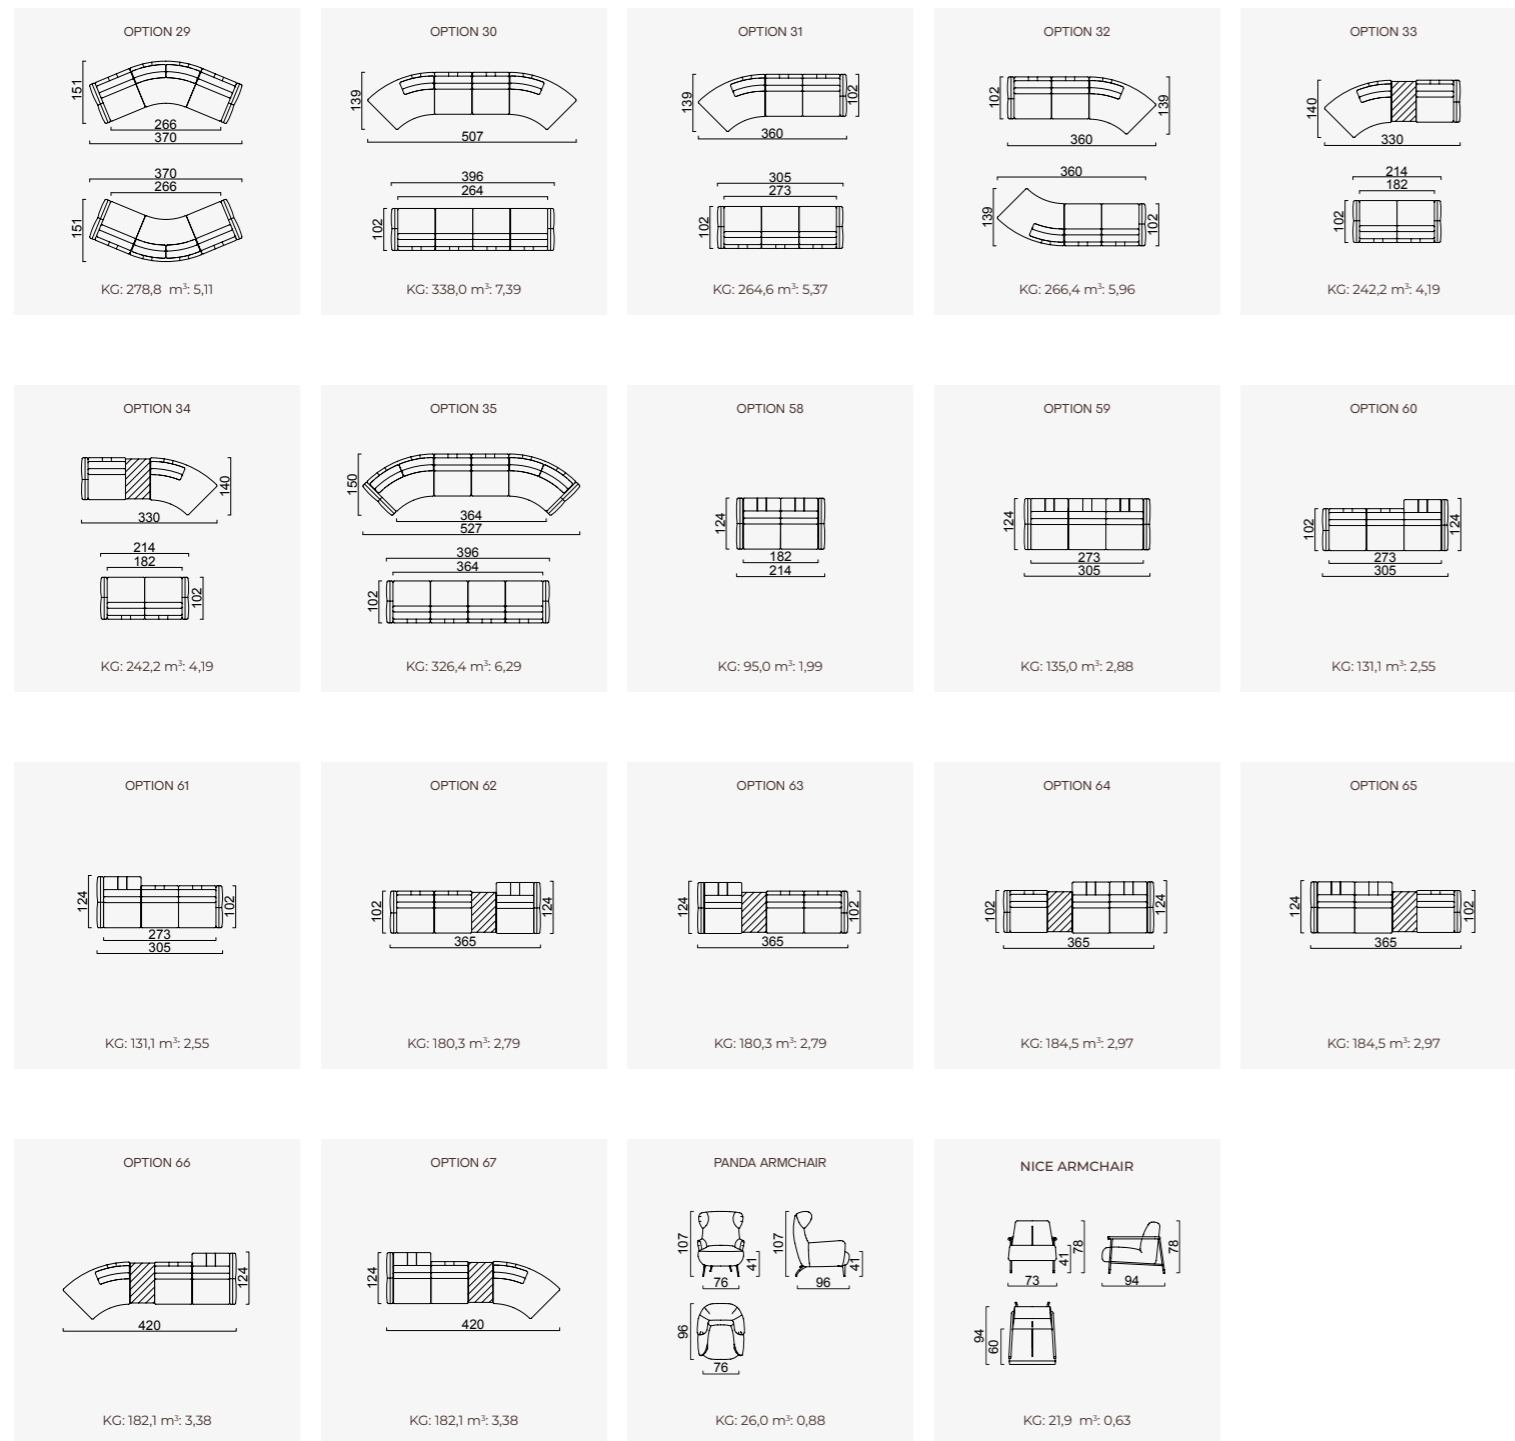

plus poufy

- Goose feather padded back, sitting and arm
- 35 density high-resilient seat foam
- Frame strengthened with ply-Wooden (10 year warranty compliance with European norms)
- Modular structure provides unlimited options
- Seating height 39 cm
- Sofa height 72 cm