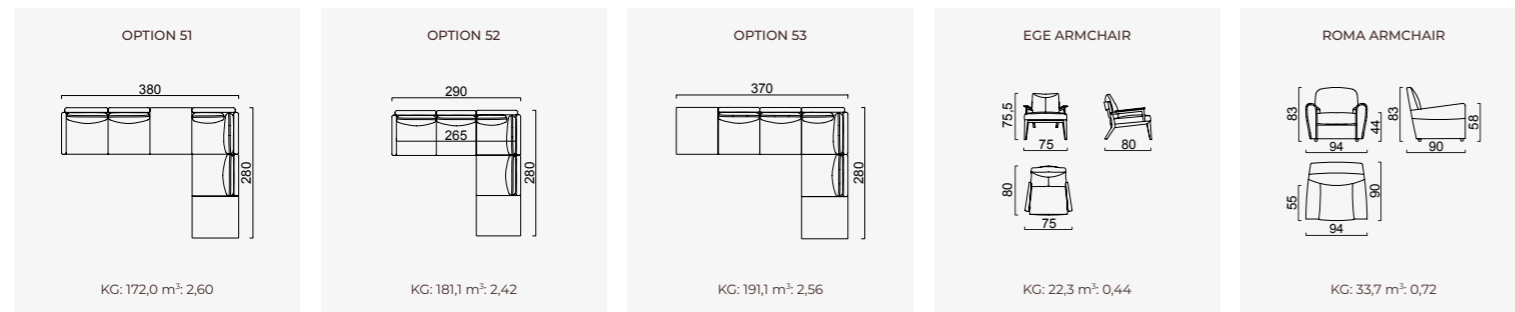

loft

- Feather sponge on the back
- Frame strengthened with ply-wood (10 year warranty compliance with European norms)
- Seating height 41 cm
- Sofa height 85 cm

Wooden Based Color