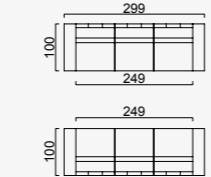

OPTION 31

KG: 236,0 m²: 4,88

OPTION 11

KG: 206,0 m²: 4,07

OPTION 12

KG: 240,0 m²: 4,71

OPTION 28

KG: 216,0 m²: 4,24