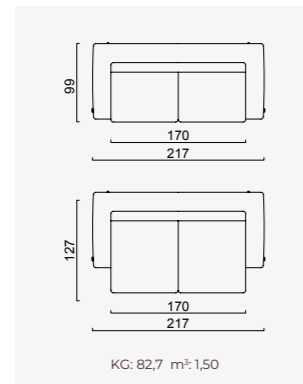

amour

- Bed feature (Single Bed)
- Extended seats in depth (Single Bed)
- 35 density high-resilient seat foam
- Frame strengthened with ply-Wooden (10 year warranty compliance with European norms)
- Seating height 40 cm
- Sofa height 72 cm

Metal Leg Color

2.5 Sofa

aston villa

- Bed feature (Single Bed)
- Extended seats in depth (Single Bed)
- 35 density high-resilient seat foam
- Frame strengthened with ply-Wooden
- HYPER sponge on the back
- Frame strengthened with ply-Wooden (10 year warranty compliance with European norms)
- Seating height 41 cm
- Sofa height 75 cm

Metal Leg Color

Wooden Based Color