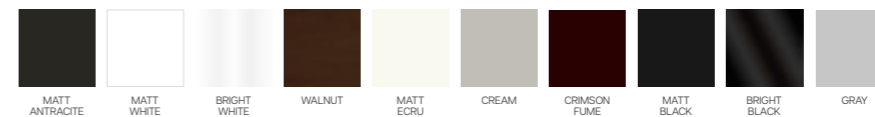

3 Sofa

Spider Armchair

Wooden Based Color

4 Sofa