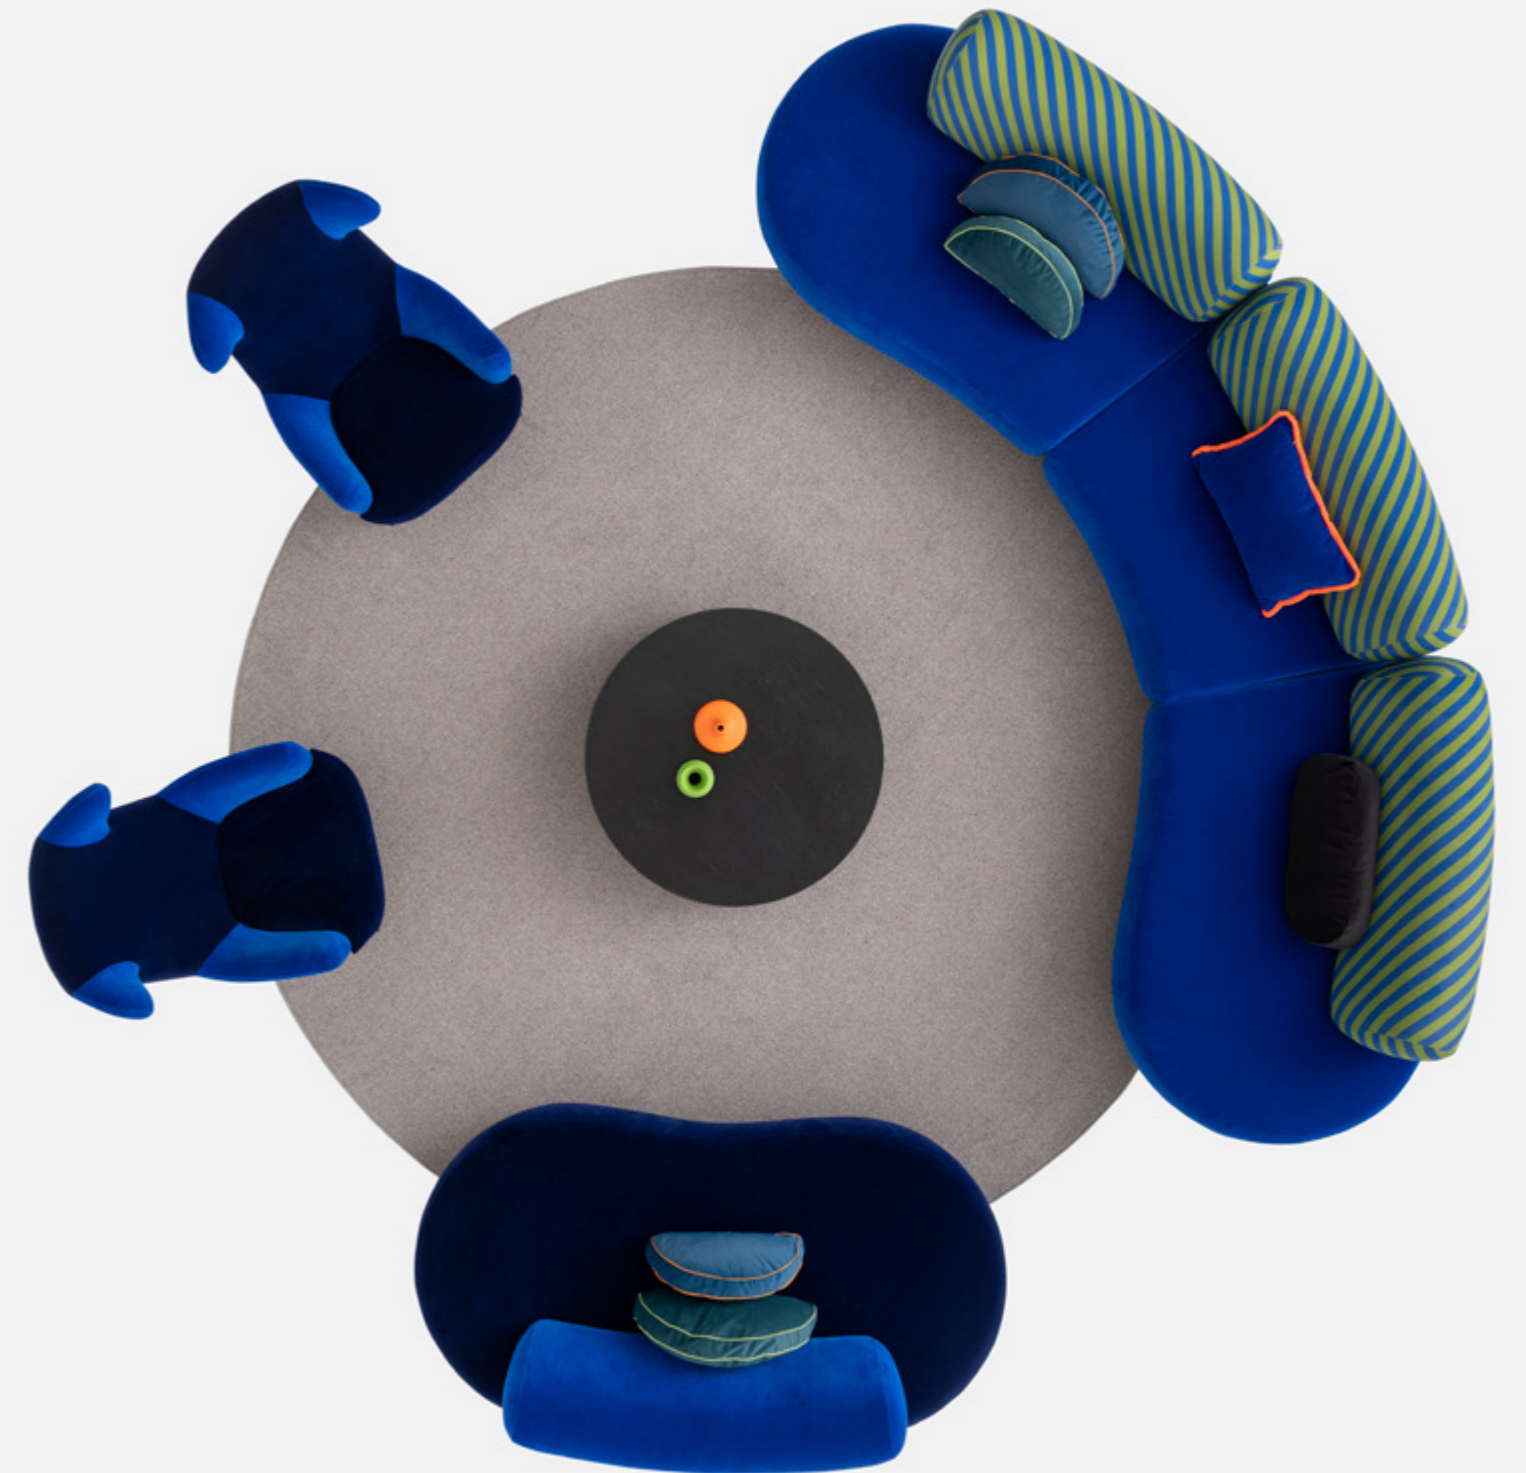

A DESIGN THAT REFLECTS EMOTIONS

Blending the modern lines of design with sensuality and functionality. Bon Bon yot brings balance into your house with its oval cut. Enriched by keeping elegance one step ahead, the design provides harmony to living spaces.