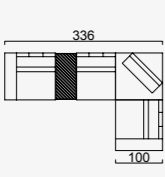

KG: 41,5 m²: 0,86

KG: 34,5 m²: 1,40

KG: 34,5 m²: 1,40

KG: 62,0 m²: 1,44

KG: 86,0 m²: 1,71

KG: 120,0 m²: 2,36

KG: 154,0 m²: 3,00

KG: 120,0 m²: 2,36

KG: 120,0 m²: 2,36

KG: 236,0 m²: 4,88

KG: 226,0 m²: 4,70

KG: 240,0 m²: 5,22

KG: 240,0 m²: 5,22

KG: 260,0 m²: 5,35

KG: 86,0 m²: 1,71

KG: 120,0 m²: 2,36

KG: 154,0 m²: 3,00

KG: 120,0 m²: 2,36

KG: 120,0 m²: 2,36

KG: 270,0 m²: 5,52

KG: 270,0 m²: 5,52

KG: 236,0 m²: 4,88

KG: 236,0 m²: 4,88

KG: 266,0 m²: 5,71

KG: 120,0 m²: 2,36

KG: 154,0 m²: 3,00

KG: 188,0 m²: 3,65

KG: 134,0 m²: 2,87

KG: 134,0 m²: 2,87

KG: 266,0 m²: 5,71

KG: 250,0 m²: 5,39

KG: 250,0 m²: 5,39

KG: 297,0 m²: 6,40

KG: 365,0 m²: 6,84

KG: 160,0 m²: 3,37

KG: 144,0 m²: 3,05

KG: 158,0 m²: 3,41

KG: 158,0 m²: 3,41

KG: 192,0 m²: 4,06

KG: 331,0 m²: 7,05

KG: 331,0 m²: 7,05

KG: 323,0 m²: 6,90

KG: 350,0 m²: 6,53

KG: 317,0 m²: 5,90

KG: 218,0 m²: 4,55

OPTION 29

KG: 168,0 m²: 3,59

KG: 168,0 m²: 3,59

KG: 202,0 m²: 4,23

KG: 236,0 m²: 4,88

KG: 206,0 m²: 4,07

KG: 240,0 m²: 4,71

KG: 216,0 m²: 4,24

KG: 216,0 m²: 4,24

KG: 240,0 m²: 4,71