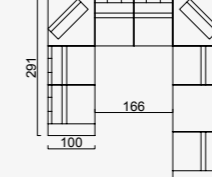

KG: 41,5 m²: 0,86

KG: 34,5 m²: 1,40

KG: 34,5 m²: 1,40

KG: 62,0 m²: 1,44

KG: 86,0 m²: 1,71

KG: 120,0 m²: 2,36

KG: 154,0 m²: 3,00

KG: 120,0 m²: 2,36

KG: 120,0 m²: 2,36

KG: 236,0 m²: 4,88

KG: 226,0 m²: 4,70

KG: 240,0 m²: 5,22

KG: 240,0 m²: 5,22

KG: 260,0 m²: 5,35

KG: 86,0 m²: 1,71

KG: 120,0 m²: 2,36

KG: 154,0 m²: 3,00

KG: 120,0 m²: 2,36

KG: 120,0 m²: 2,36

KG: 270,0 m²: 5,52

KG: 270,0 m²: 5,52

KG: 236,0 m²: 4,88

KG: 236,0 m²: 4,88

KG: 266,0 m²: 5,71

KG: 120,0 m²: 2,36

KG: 154,0 m²: 3,00

KG: 188,0 m²: 3,65

KG: 134,0 m²: 2,87

KG: 134,0 m²: 2,87

KG: 266,0 m²: 5,71

KG: 250,0 m²: 5,39

KG: 250,0 m²: 5,39

KG: 297,0 m²: 6,40

KG: 365,0 m²: 6,84

KG: 160,0 m²: 3,37

KG: 144,0 m²: 3,05

KG: 158,0 m²: 3,41

KG: 158,0 m²: 3,41

KG: 192,0 m²: 4,06

KG: 331,0 m²: 7,05

KG: 331,0 m²: 7,05

OPTION 49

KG: 323,0 m²: 6,90

KG: 350,0 m²: 6,53

KG: 317,0 m²: 5,90

KG: 218,0 m²: 4,55

KG: 168,0 m²: 3,59

KG: 168,0 m²: 3,59

KG: 202,0 m²: 4,23

KG: 236,0 m²: 4,88

KG: 206,0 m²: 4,07

KG: 240,0 m²: 4,71

KG: 216,0 m²: 4,24

KG: 216,0 m²: 4,24

KG: 240,0 m²: 4,71