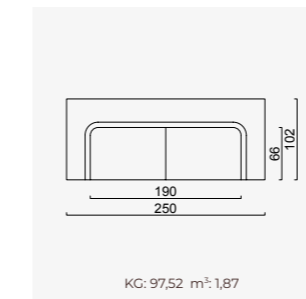

# new castle

- 35 density high-resilient seat foam
- Frame strengthened with ply-Wooden ( 10 year warranty compliance with European norms)
- Seating height 40 cm
- Sofa height 74 cm

Metal Leg  
Color

4 Sofa