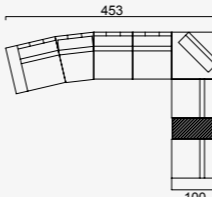

KG: 41,5 m²: 0,86

KG: 34,5 m²: 1,40

KG: 34,5 m²: 1,40

KG: 62,0 m²: 1,44

KG: 86,0 m²: 1,71

KG: 120,0 m²: 2,36

KG: 154,0 m²: 3,00

KG: 120,0 m²: 2,36

KG: 120,0 m²: 2,36

KG: 236,0 m²: 4,88

KG: 226,0 m²: 4,70

KG: 240,0 m²: 5,22

KG: 240,0 m²: 5,22

KG: 260,0 m²: 5,35

KG: 86,0 m²: 1,71

KG: 120,0 m²: 2,36

KG: 154,0 m²: 3,00

KG: 120,0 m²: 2,36

KG: 120,0 m²: 2,36

OPTION 37

KG: 270,0 m²: 5,52

KG: 270,0 m²: 5,52

KG: 236,0 m²: 4,88

KG: 236,0 m²: 4,88

KG: 266,0 m²: 5,71

KG: 120,0 m²: 2,36

KG: 154,0 m²: 3,00

KG: 188,0 m²: 3,65

KG: 134,0 m²: 2,87

KG: 134,0 m²: 2,87

KG: 266,0 m²: 5,71

KG: 250,0 m²: 5,39

KG: 250,0 m²: 5,39

KG: 297,0 m²: 6,40

KG: 365,0 m²: 6,84

KG: 160,0 m²: 3,37

KG: 144,0 m²: 3,05

KG: 158,0 m²: 3,41

KG: 158,0 m²: 3,41

KG: 192,0 m²: 4,06

KG: 331,0 m²: 7,05

KG: 331,0 m²: 7,05

KG: 323,0 m²: 6,90

KG: 350,0 m²: 6,53

KG: 317,0 m²: 5,90

KG: 218,0 m²: 4,55

KG: 168,0 m²: 3,59

KG: 168,0 m²: 3,59

KG: 202,0 m²: 4,23

KG: 236,0 m²: 4,88

KG: 206,0 m²: 4,07

KG: 240,0 m²: 4,71

KG: 216,0 m²: 4,24

KG: 216,0 m²: 4,24

KG: 240,0 m²: 4,71