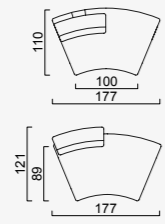

Arm C Module (Left)