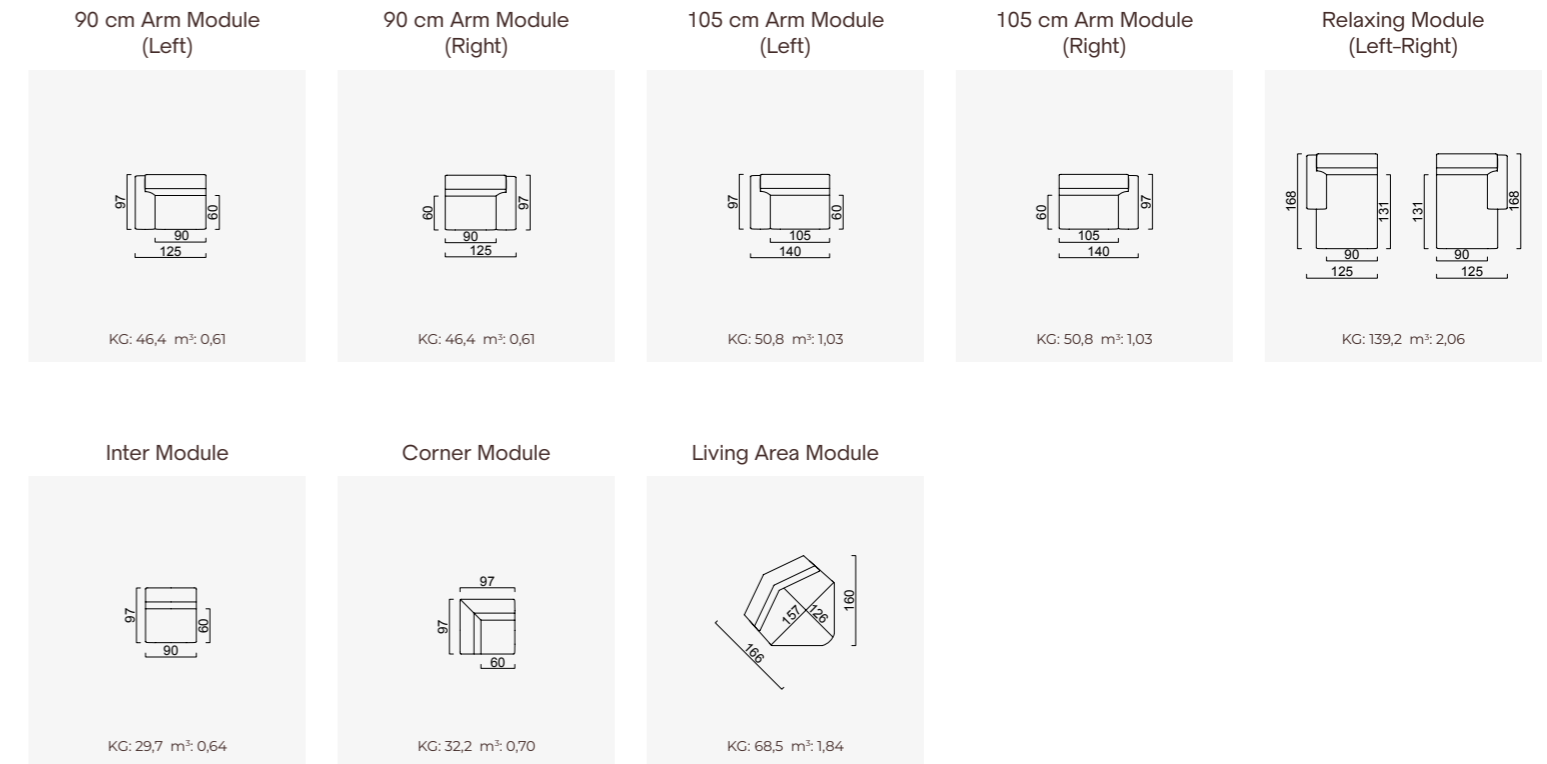

# fox

- 35 density high-resilient seat foam
- Goose feather padded back
- Frame strengthened with ply-Wooden  
( 10 year warranty compliance with European norms )
- Modular structure provides unlimited options
- Seating height 38 cm
- Sofa height 84 cm