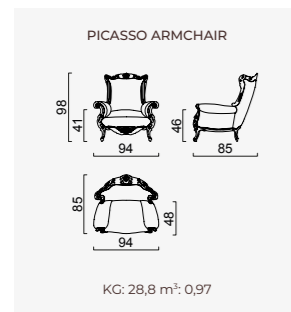

loft

- Feather sponge on the back
- Frame strengthened with ply-wood (10 year warranty compliance with European norms)
- Seating height 41 cm
- Sofa height 85 cm

Wooden Based Color