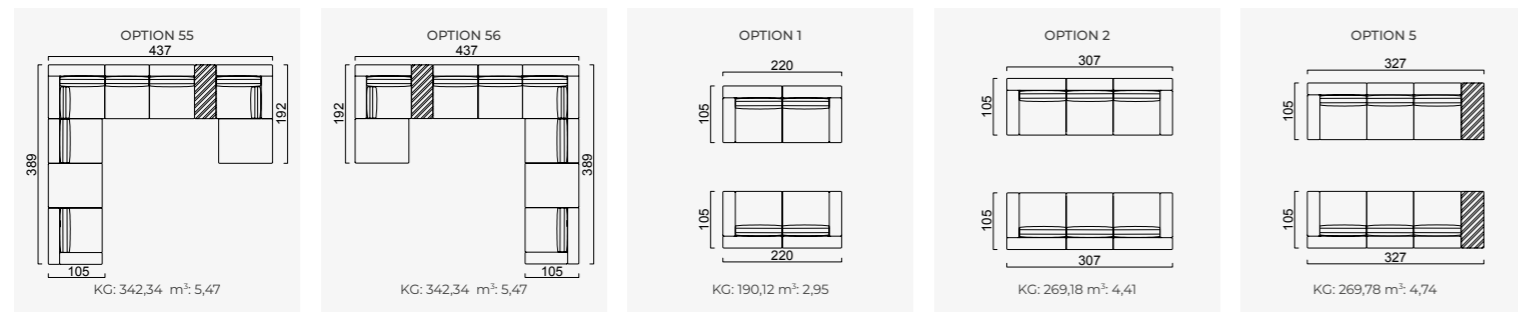

le mans

- 35 density high-resilient seat foam
- Frame strengthened with ply-Wooden (10 year warranty compliance with European norms)
- Modular stucture provides unlimited options
- Seating height 41 cm
- Sofa height 82 cm