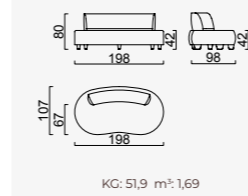

Panda Armchair