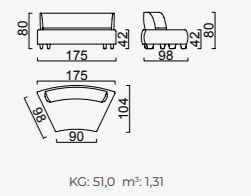

C Corner Module

Bon Bon Armchair