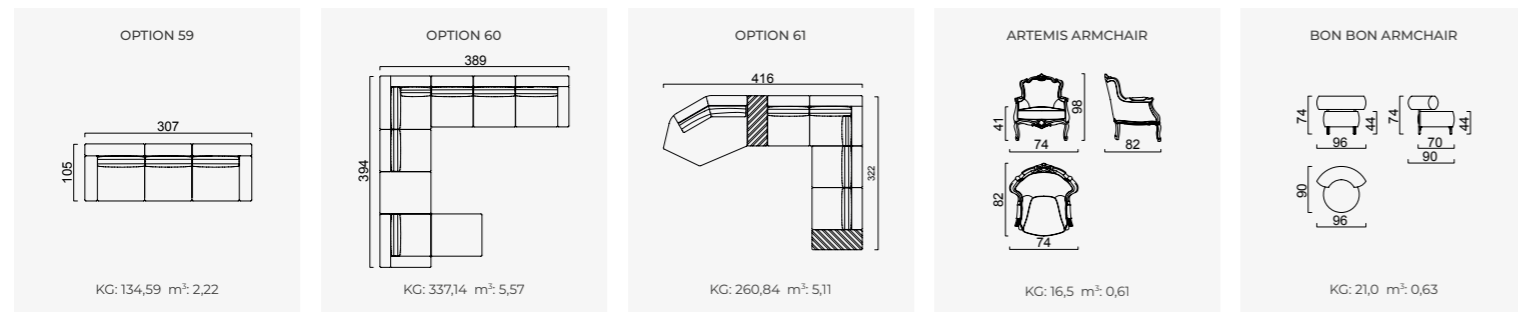

le mans

- 35 density high-resilient seat foam
- Frame strengthened with ply-Wooden (10 year warranty compliance with European norms)
- Modular stucture provides unlimited options
- Seating height 41 cm
- Sofa height 82 cm