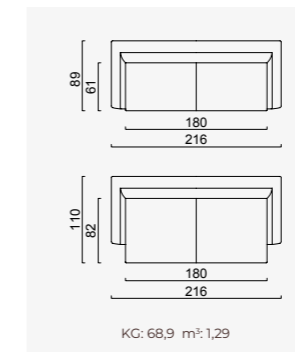

amour

- Bed feature (Single Bed)
- Extended seats in depth (Single Bed)
- 35 density high-resilient seat foam
- Frame strengthened with ply-Wooden (10 year warranty compliance with European norms)
- Seating height 40 cm
- Sofa height 72 cm

Metal Leg Color

aston villa

- Bed feature (Single Bed)
- Extended seats in depth (Single Bed)
- 35 density high-resilient seat foam
- Frame strengthened with ply-Wooden
- HYPER sponge on the back
- Frame strengthened with ply-Wooden (10 year warranty compliance with European norms)
- Seating height 41 cm
- Sofa height 75 cm

Metal Leg Color

Wooden Based Color