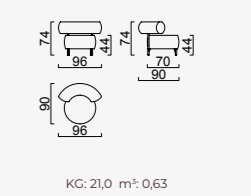

california

- 35 density high-resilient, seat foam
- Goose feather padded back and arm
- Frame strengthened with ply-Wooden (10 year warranty compliance with European norms)
- Seating height 41 cm
- Sofa height 81 cm

Metal Leg Color

Wooden Based Color

bon bon

- 35 density HR session sponge + 32 density Flexi session foam
- Being a bed feature (DSS mechanism)
- Deepening session (DSS mechanism)
- Plywood Frame (European Standard-10 years warranty)
- Option possibilities thanks to its modular structure
- Seat height 42 cm
- Seat height 80 cm

Wooden Based Color