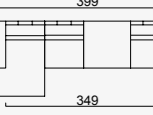

OPTION 45

KG: 297,0 m²: 6,40

OPTION 46

KG: 365,0 m²: 6,84

OPTION 17

KG: 160,0 m²: 3,37

OPTION 27

KG: 144,0 m²: 3,05