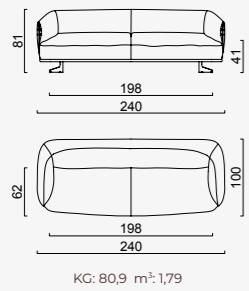

california

- 35 density high-resilient, seat foam
- Goose feather padded back and arm
- Frame strengthened with ply-Wooden (10 year warranty compliance with European norms)
- Seating height 41 cm
- Sofa height 81 cm

Metal Leg Color

Wooden Based Color

4 Sofa

bon bon

- 35 density HR session sponge + 32 density Flexi session foam
- Being a bed feature (DSS mechanism)
- Deepening session (DSS mechanism)
- Plywood Frame (European Standard-10 years warranty)
- Option possibilities thanks to its modular structure
- Seat height 42 cm
- Seat height 80 cm

Wooden Based Color