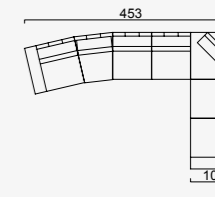

KG: 41,5 m²: 0,86

KG: 34,5 m²: 1,40

KG: 34,5 m²: 1,40

KG: 62,0 m²: 1,44

KG: 86,0 m²: 1,71

KG: 120,0 m²: 2,36

KG: 154,0 m²: 3,00

KG: 120,0 m²: 2,36

KG: 120,0 m²: 2,36

KG: 236,0 m²: 4,88

KG: 226,0 m²: 4,70

KG: 240,0 m²: 5,22

KG: 240,0 m²: 5,22

OPTION 22

KG: 260,0 m²: 5,35

KG: 86,0 m²: 1,71

KG: 120,0 m²: 2,36

KG: 154,0 m²: 3,00

KG: 120,0 m²: 2,36

KG: 120,0 m²: 2,36

KG: 270,0 m²: 5,52

KG: 270,0 m²: 5,52

KG: 236,0 m²: 4,88

KG: 236,0 m²: 4,88

KG: 266,0 m²: 5,71

KG: 120,0 m²: 2,36

KG: 154,0 m²: 3,00

KG: 188,0 m²: 3,65

KG: 134,0 m²: 2,87

KG: 134,0 m²: 2,87

KG: 266,0 m²: 5,71

KG: 250,0 m²: 5,39

KG: 250,0 m²: 5,39

KG: 297,0 m²: 6,40

KG: 365,0 m²: 6,84

KG: 160,0 m²: 3,37

KG: 144,0 m²: 3,05

KG: 158,0 m²: 3,41

KG: 158,0 m²: 3,41

KG: 192,0 m²: 4,06

KG: 331,0 m²: 7,05

KG: 331,0 m²: 7,05

KG: 323,0 m²: 6,90

KG: 350,0 m²: 6,53

KG: 317,0 m²: 5,90

KG: 218,0 m²: 4,55

KG: 168,0 m²: 3,59

KG: 168,0 m²: 3,59

KG: 202,0 m²: 4,23

KG: 236,0 m²: 4,88

KG: 206,0 m²: 4,07

KG: 240,0 m²: 4,71

KG: 216,0 m²: 4,24

KG: 216,0 m²: 4,24

KG: 240,0 m²: 4,71