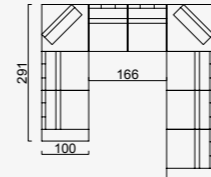

KG: 41,5 m²: 0,86

KG: 34,5 m²: 1,40

KG: 34,5 m²: 1,40

KG: 62,0 m²: 1,44

KG: 86,0 m²: 1,71

KG: 120,0 m²: 2,36

KG: 154,0 m²: 3,00

KG: 120,0 m²: 2,36

KG: 120,0 m²: 2,36

KG: 236,0 m²: 4,88

KG: 226,0 m²: 4,70

KG: 240,0 m²: 5,22

KG: 240,0 m²: 5,22

KG: 260,0 m²: 5,35

KG: 86,0 m²: 1,71

KG: 120,0 m²: 2,36

KG: 154,0 m²: 3,00

KG: 120,0 m²: 2,36

KG: 120,0 m²: 2,36

KG: 270,0 m²: 5,52

KG: 270,0 m²: 5,52

KG: 236,0 m²: 4,88

KG: 236,0 m²: 4,88

KG: 266,0 m²: 5,71

KG: 120,0 m²: 2,36

KG: 154,0 m²: 3,00

KG: 188,0 m²: 3,65

KG: 134,0 m²: 2,87

KG: 134,0 m²: 2,87

KG: 266,0 m²: 5,71

KG: 250,0 m²: 5,39

KG: 250,0 m²: 5,39

KG: 297,0 m²: 6,40

KG: 365,0 m²: 6,84

KG: 160,0 m²: 3,37

KG: 144,0 m²: 3,05

KG: 158,0 m²: 3,41

KG: 158,0 m²: 3,41

KG: 192,0 m²: 4,06

KG: 331,0 m²: 7,05

OPTION 48

KG: 331,0 m²: 7,05

KG: 323,0 m²: 6,90

KG: 350,0 m²: 6,53

KG: 317,0 m²: 5,90

KG: 218,0 m²: 4,55

KG: 168,0 m²: 3,59

KG: 168,0 m²: 3,59

KG: 202,0 m²: 4,23

KG: 236,0 m²: 4,88

KG: 206,0 m²: 4,07

KG: 240,0 m²: 4,71

KG: 216,0 m²: 4,24

KG: 216,0 m²: 4,24

KG: 240,0 m²: 4,71