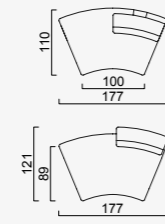

Arm C Module (Right)