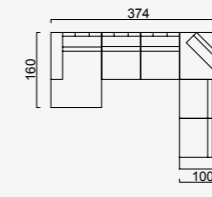

KG: 41,5 m²: 0,86

KG: 34,5 m²: 1,40

KG: 34,5 m²: 1,40

KG: 62,0 m²: 1,44

KG: 86,0 m²: 1,71

KG: 120,0 m²: 2,36

KG: 154,0 m²: 3,00

KG: 120,0 m²: 2,36

KG: 120,0 m²: 2,36

KG: 236,0 m²: 4,88

KG: 226,0 m²: 4,70

OPTION 24

KG: 240,0 m²: 5,22

KG: 240,0 m²: 5,22

KG: 260,0 m²: 5,35

KG: 86,0 m²: 1,71

KG: 120,0 m²: 2,36

KG: 154,0 m²: 3,00

KG: 120,0 m²: 2,36

KG: 120,0 m²: 2,36

KG: 270,0 m²: 5,52

KG: 270,0 m²: 5,52

KG: 236,0 m²: 4,88

KG: 236,0 m²: 4,88

KG: 266,0 m²: 5,71

KG: 120,0 m²: 2,36

KG: 154,0 m²: 3,00

KG: 188,0 m²: 3,65

KG: 134,0 m²: 2,87

KG: 134,0 m²: 2,87

KG: 266,0 m²: 5,71

KG: 250,0 m²: 5,39

KG: 250,0 m²: 5,39

KG: 297,0 m²: 6,40

KG: 365,0 m²: 6,84

KG: 160,0 m²: 3,37

KG: 144,0 m²: 3,05

KG: 158,0 m²: 3,41

KG: 158,0 m²: 3,41

KG: 192,0 m²: 4,06

KG: 331,0 m²: 7,05

KG: 331,0 m²: 7,05

KG: 323,0 m²: 6,90

KG: 350,0 m²: 6,53

KG: 317,0 m²: 5,90

KG: 218,0 m²: 4,55

KG: 168,0 m²: 3,59

KG: 168,0 m²: 3,59

KG: 202,0 m²: 4,23

KG: 236,0 m²: 4,88

KG: 206,0 m²: 4,07

KG: 240,0 m²: 4,71

KG: 216,0 m²: 4,24

KG: 216,0 m²: 4,24

KG: 240,0 m²: 4,71