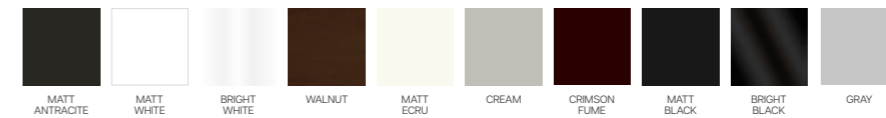

Wooden Based Color