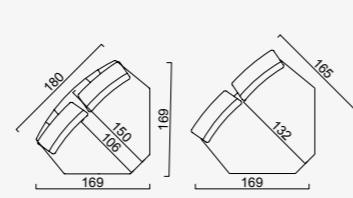

Living Area Module