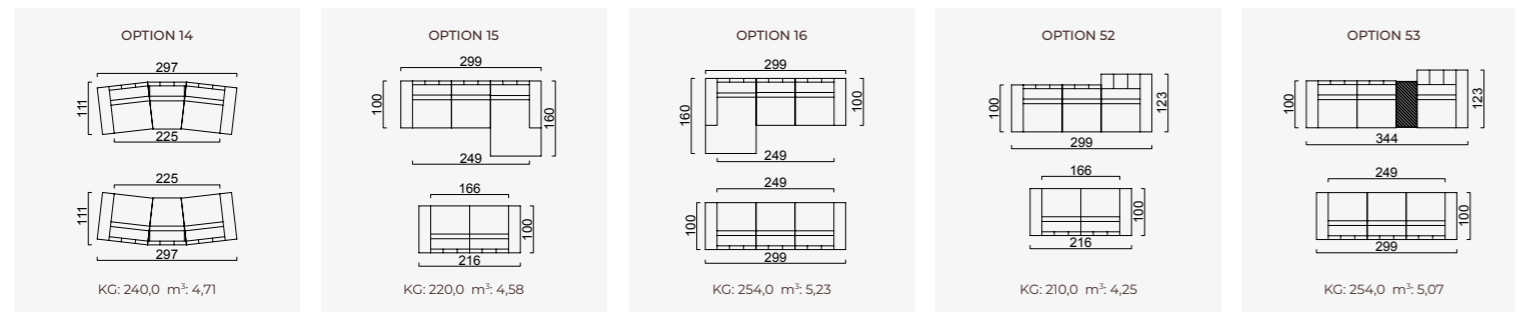

OPTION 30

KG: 216,0 m²: 4,24

OPTION 13

KG: 240,0 m²: 4,71

ALL OF OUR STORES ARE LEADING THE INDUSTRY BASED ON THE FUNDAMENTAL PRINCIPLES THAT WE HAVE SET SINCE THE DAY OF OUR FOUNDATION. WE ACT WITH HIGH ENVIRONMENTAL SENSITIVITY IN ALL OF OUR OPERATIONS, BY OFFERING TO OUR CUSTOMERS DURABLE, LONG LASTING AND HIGH DESIGN VALUE PRODUCTS.