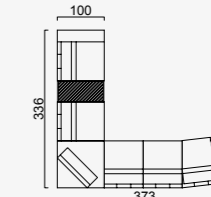

KG: 41,5 m²: 0,86

KG: 34,5 m²: 1,40

KG: 34,5 m²: 1,40

KG: 62,0 m²: 1,44

KG: 86,0 m²: 1,71

KG: 120,0 m²: 2,36

KG: 154,0 m²: 3,00

KG: 120,0 m²: 2,36

KG: 120,0 m²: 2,36

KG: 236,0 m²: 4,88

KG: 226,0 m²: 4,70

KG: 240,0 m²: 5,22

KG: 240,0 m²: 5,22

KG: 260,0 m²: 5,35

KG: 86,0 m²: 1,71

KG: 120,0 m²: 2,36

KG: 154,0 m²: 3,00

KG: 120,0 m²: 2,36

KG: 120,0 m²: 2,36

KG: 270,0 m²: 5,52

KG: 270,0 m²: 5,52

KG: 236,0 m²: 4,88

OPTION 40

KG: 236,0 m²: 4,88

KG: 266,0 m²: 5,71

KG: 120,0 m²: 2,36

KG: 154,0 m²: 3,00

KG: 188,0 m²: 3,65

KG: 134,0 m²: 2,87

KG: 134,0 m²: 2,87

KG: 266,0 m²: 5,71

KG: 250,0 m²: 5,39

KG: 250,0 m²: 5,39

KG: 297,0 m²: 6,40

KG: 365,0 m²: 6,84

KG: 160,0 m²: 3,37

KG: 144,0 m²: 3,05

KG: 158,0 m²: 3,41

KG: 158,0 m²: 3,41

KG: 192,0 m²: 4,06

KG: 331,0 m²: 7,05

KG: 331,0 m²: 7,05

KG: 323,0 m²: 6,90

KG: 350,0 m²: 6,53

KG: 317,0 m²: 5,90

KG: 218,0 m²: 4,55

KG: 168,0 m²: 3,59

KG: 168,0 m²: 3,59

KG: 202,0 m²: 4,23

KG: 236,0 m²: 4,88

KG: 206,0 m²: 4,07

KG: 240,0 m²: 4,71

KG: 216,0 m²: 4,24

KG: 216,0 m²: 4,24

KG: 240,0 m²: 4,71