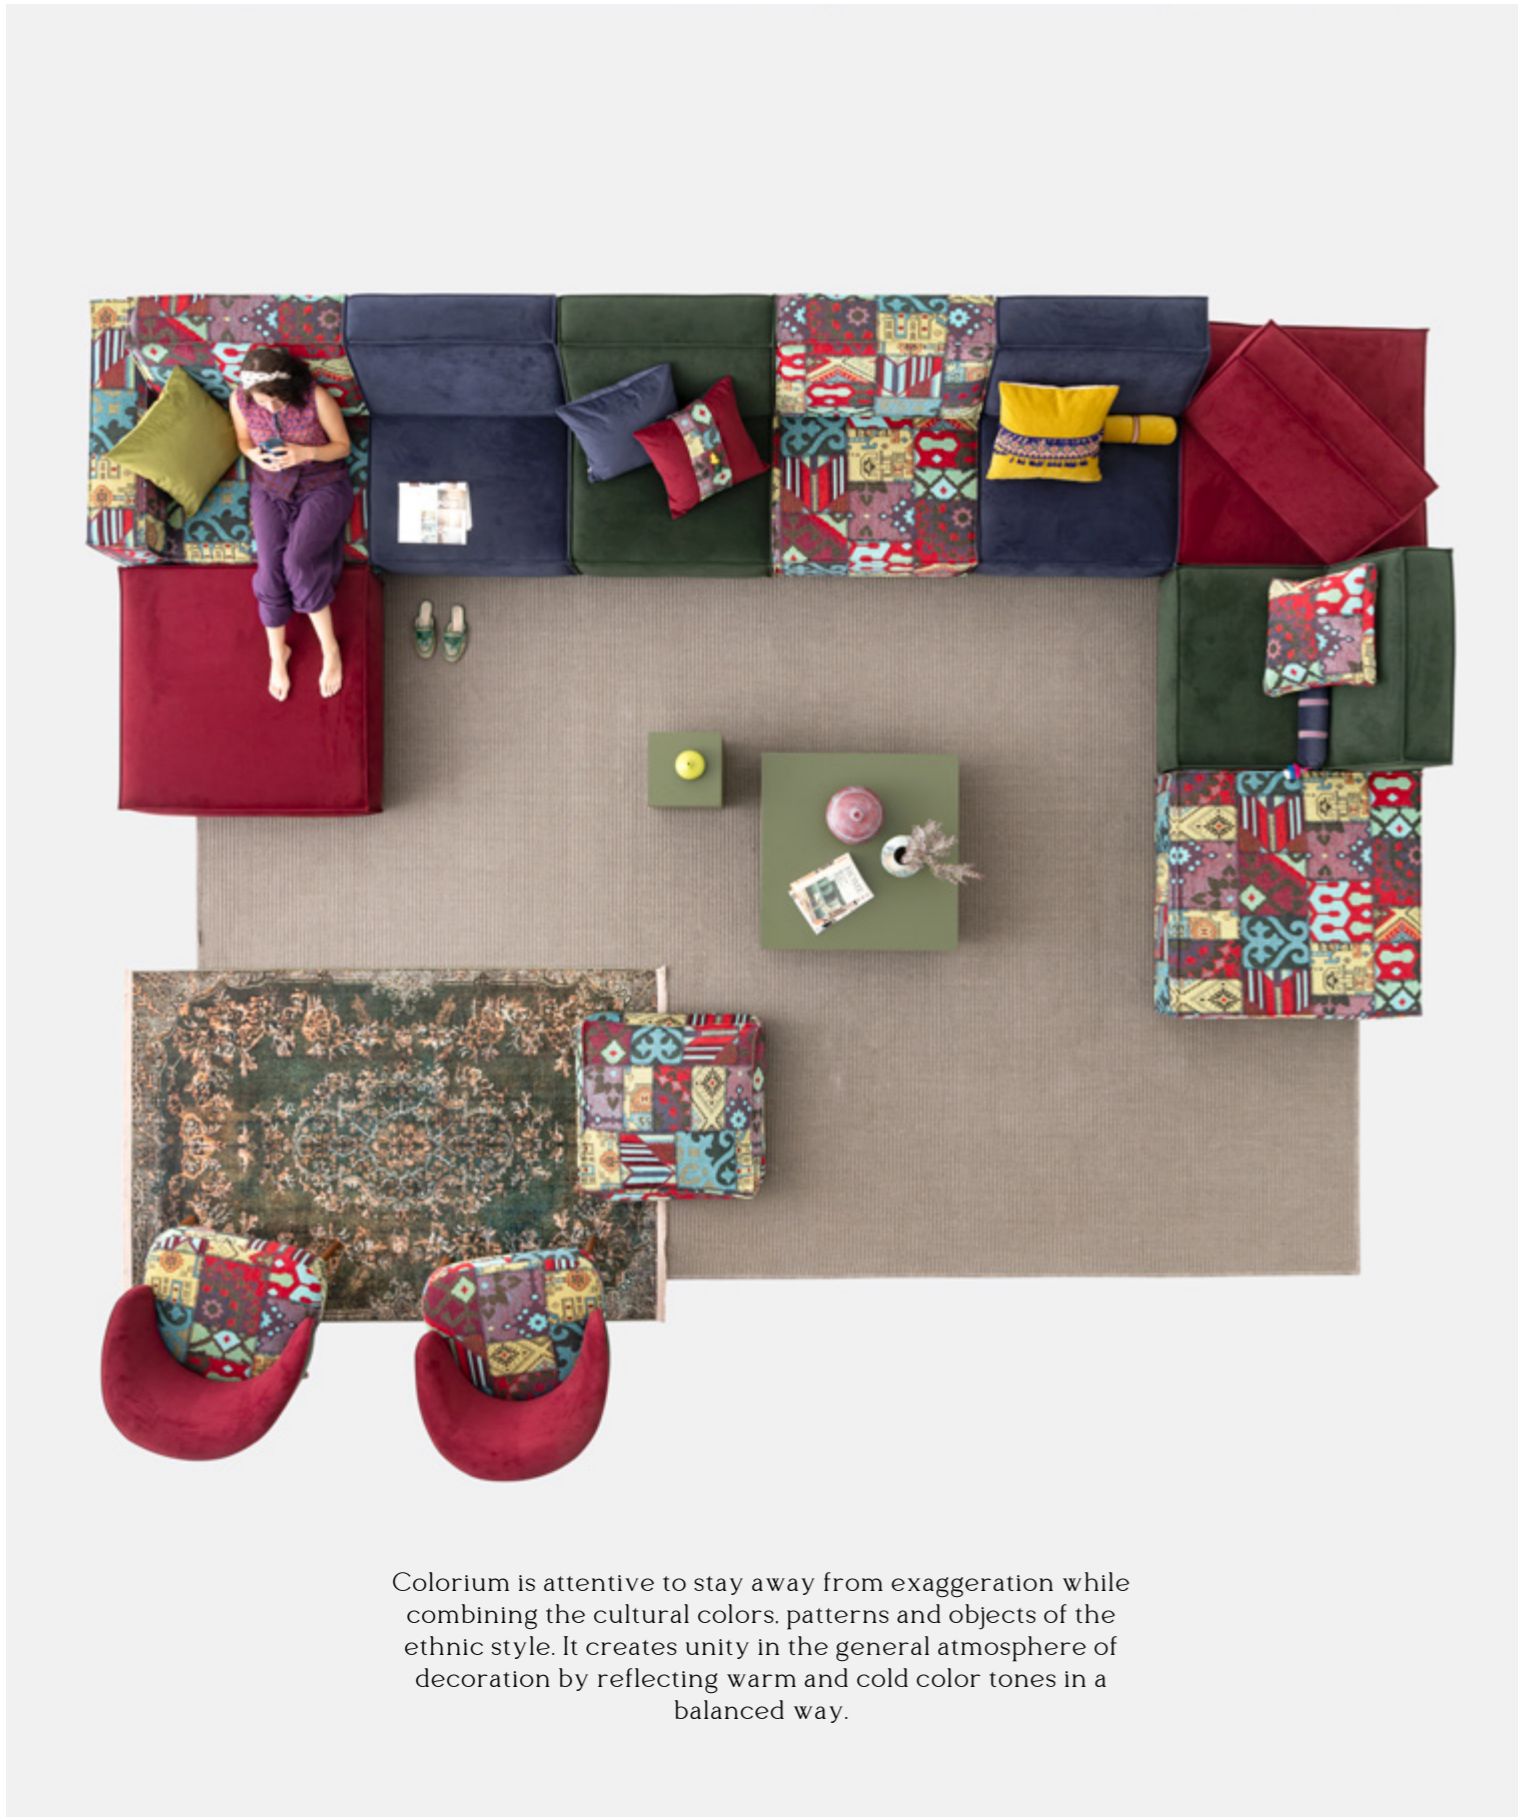

Colorium is attentive to stay away from exaggeration while combining the cultural colors, patterns and objects of the ethnic style. It creates unity in the general atmosphere of decoration by reflecting warm and cold color tones in a balanced way.