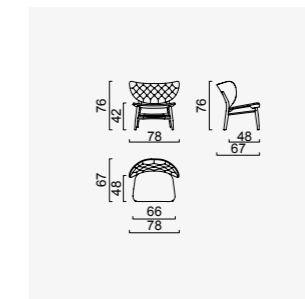

Spider Armchair