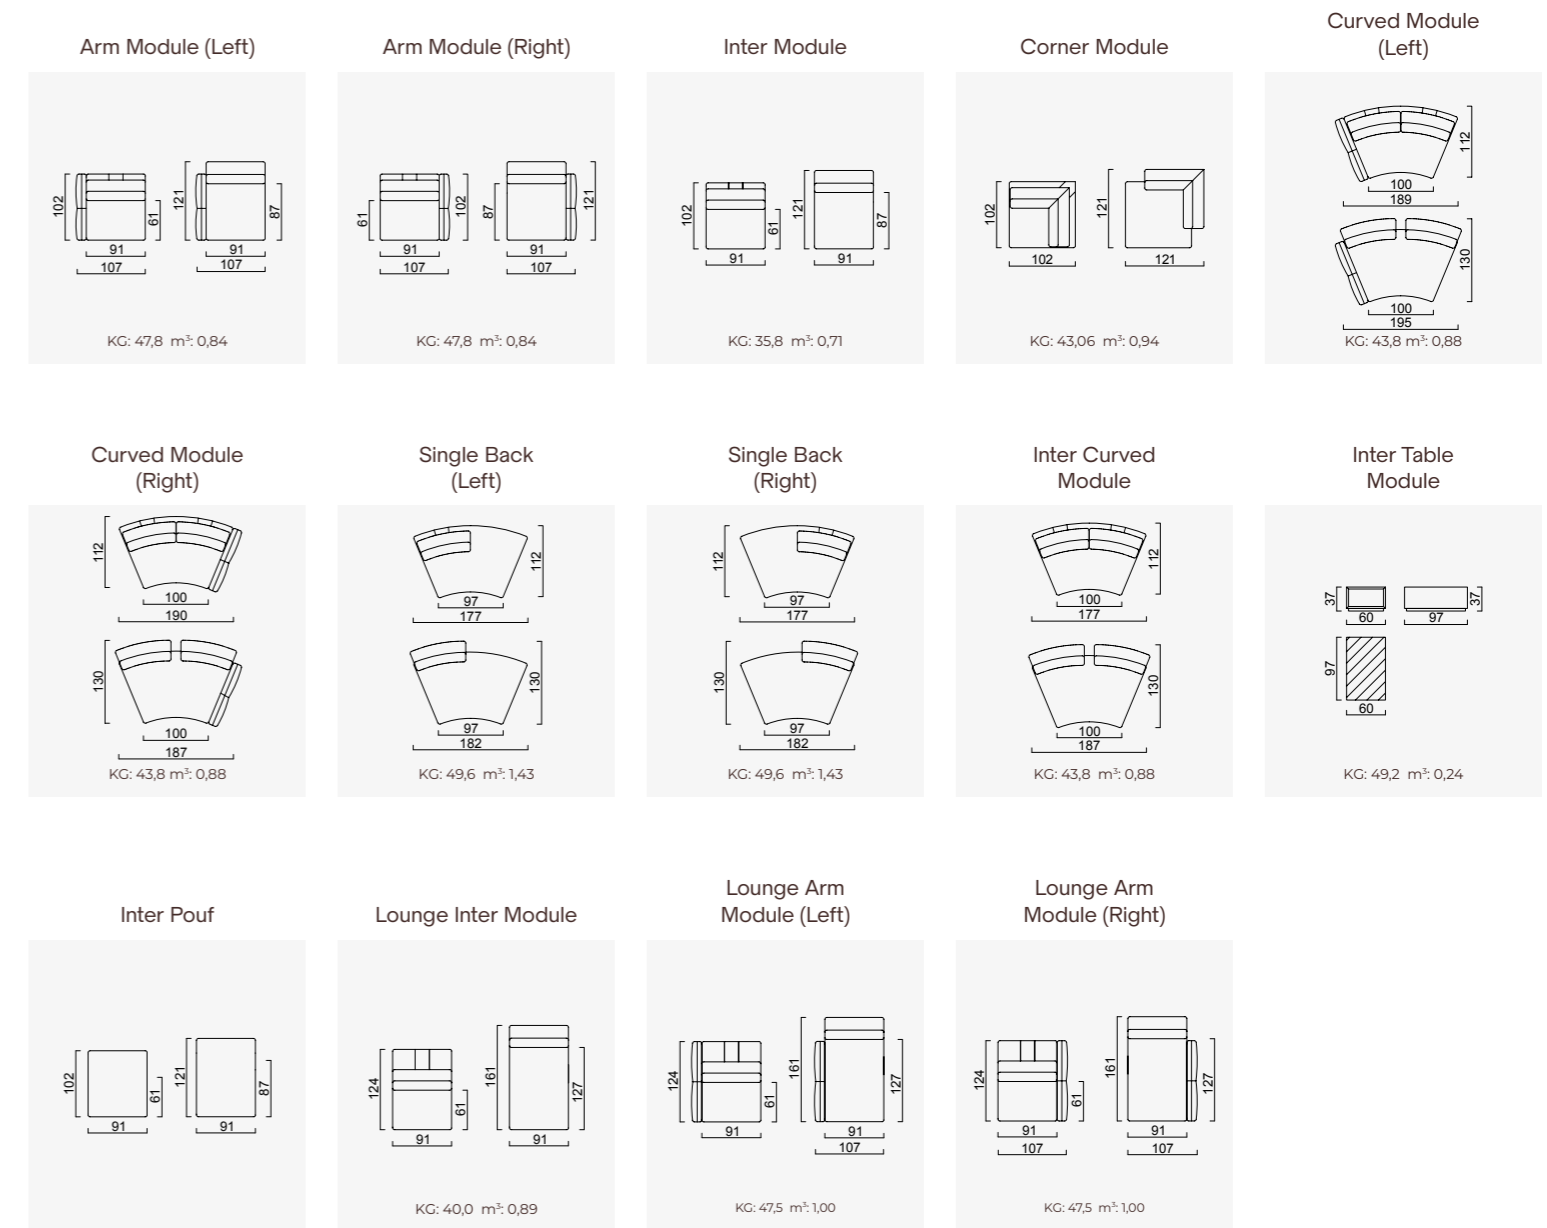

le mans

- 35 density high-resilient seat foam
- Frame strengthened with ply-Wooden (10 year warranty compliance with European norms)
- Modular stucture provides unlimited options
- Seating height 41 cm
- Sofa height 82 cm