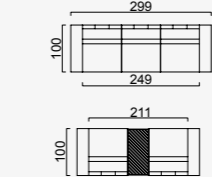

OPTION 31

KG: 236,0 m²: 4,88

OPTION 11

KG: 206,0 m²: 4,07

OPTION 12

KG: 240,0 m²: 4,71

OPTION 28

KG: 216,0 m²: 4,24