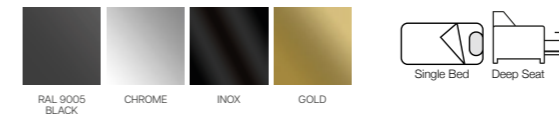

Metal Leg Color