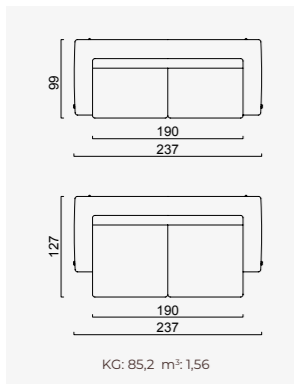

amour

- Bed feature (Single Bed)
- Extended seats in depth (Single Bed)
- 35 density high-resilient seat foam
- Frame strengthened with ply-Wooden (10 year warranty compliance with European norms)
- Seating height 40 cm
- Sofa height 72 cm

Metal Leg Color

3 Sofa

aston villa

- Bed feature (Single Bed)
- Extended seats in depth (Single Bed)
- 35 density high-resilient seat foam
- Frame strengthened with ply-Wooden
- HYPER sponge on the back
- Frame strengthened with ply-Wooden (10 year warranty compliance with European norms)
- Seating height 41 cm
- Sofa height 75 cm

Metal Leg Color

Wooden Based Color