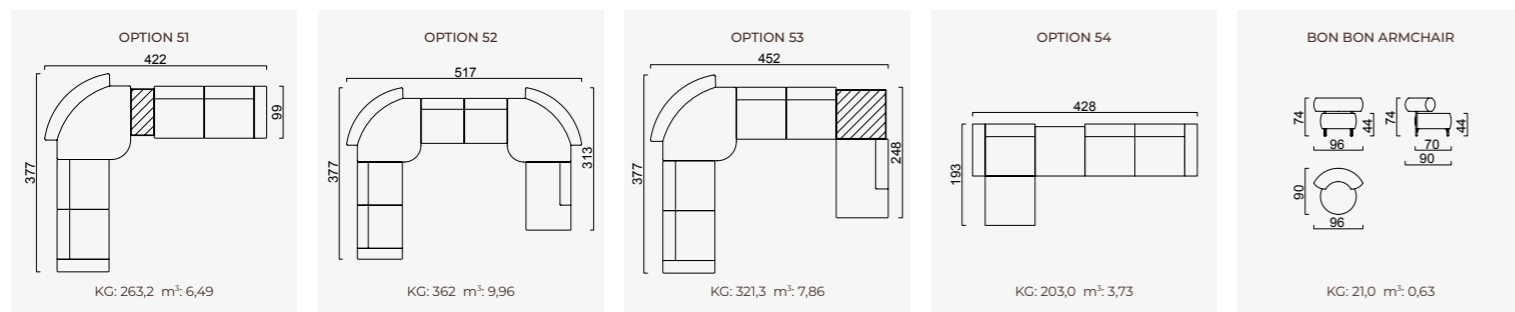

# plus poufy

- Goose feather padded back, sitting and arm
- 35 density high-resilient seat foam
- Frame strengthened with ply-Wooden ( 10 year warranty compliance with European norms )
- Modular structure provides unlimited options
- Seating height 39 cm
- Sofa height 72 cm