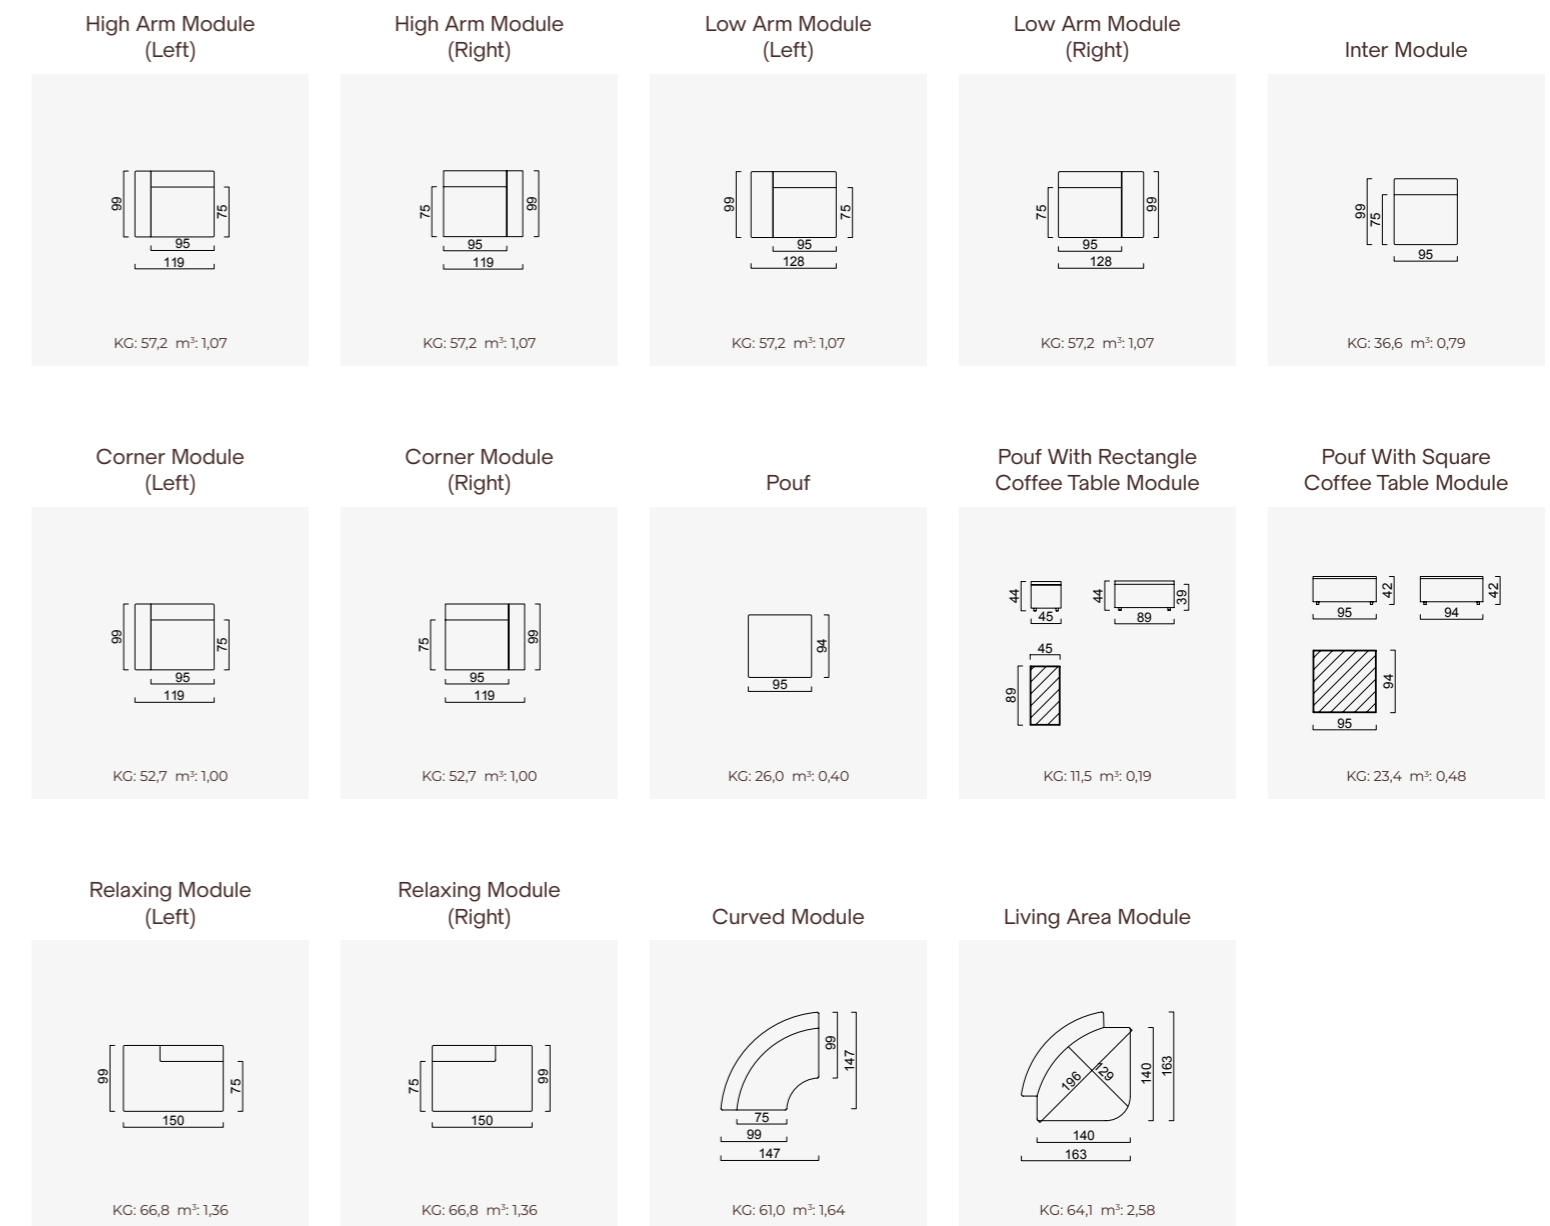

# plus poufy

- Goose feather padded back, sitting and arm
- 35 density high-resilient seat foam
- Frame strengthened with ply-Wooden ( 10 year warranty compliance with European norms )
- Modular structure provides unlimited options
- Seating height 39 cm
- Sofa height 72 cm