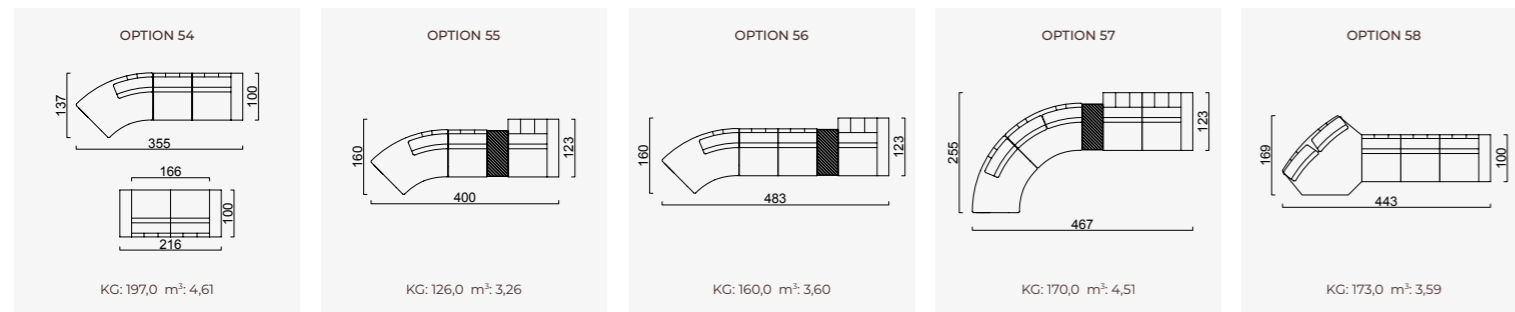

OPTION 30

KG: 216,0 m²: 4,24

OPTION 13

KG: 240,0 m²: 4,71

ALL OF OUR STORES ARE LEADING THE INDUSTRY BASED ON THE FUNDAMENTAL PRINCIPLES THAT WE HAVE SET SINCE THE DAY OF OUR FOUNDATION. WE ACT WITH HIGH ENVIRONMENTAL SENSITIVITY IN ALL OF OUR OPERATIONS, BY OFFERING TO OUR CUSTOMERS DURABLE, LONG LASTING AND HIGH DESIGN VALUE PRODUCTS.