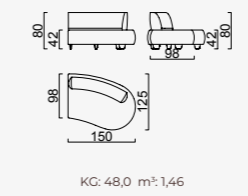

Curved Module (Right)

4 Sofa