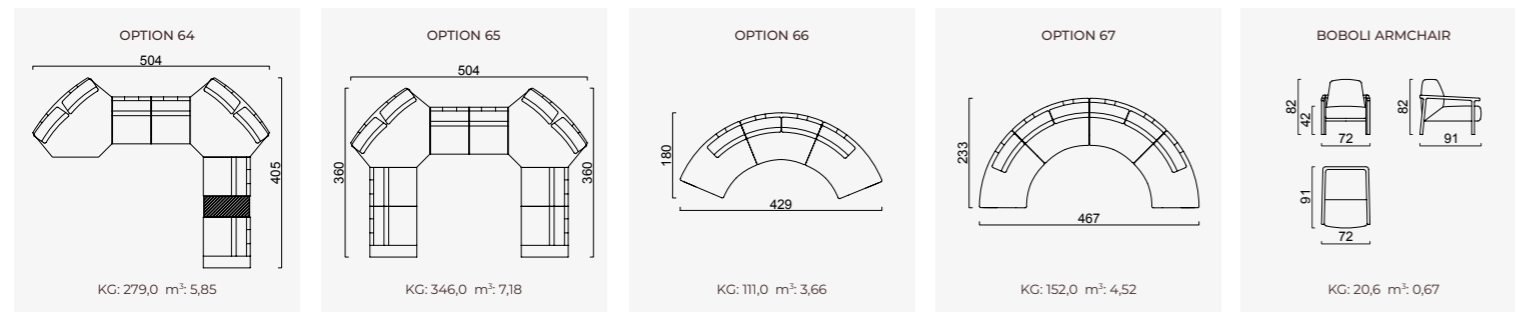

OPTION 30

KG: 216,0 m²: 4,24

OPTION 13

KG: 240,0 m²: 4,71

ALL OF OUR STORES ARE LEADING THE INDUSTRY BASED ON THE FUNDAMENTAL PRINCIPLES THAT WE HAVE SET SINCE THE DAY OF OUR FOUNDATION. WE ACT WITH HIGH ENVIRONMENTAL SENSITIVITY IN ALL OF OUR OPERATIONS, BY OFFERING TO OUR CUSTOMERS DURABLE, LONG LASTING AND HIGH DESIGN VALUE PRODUCTS.