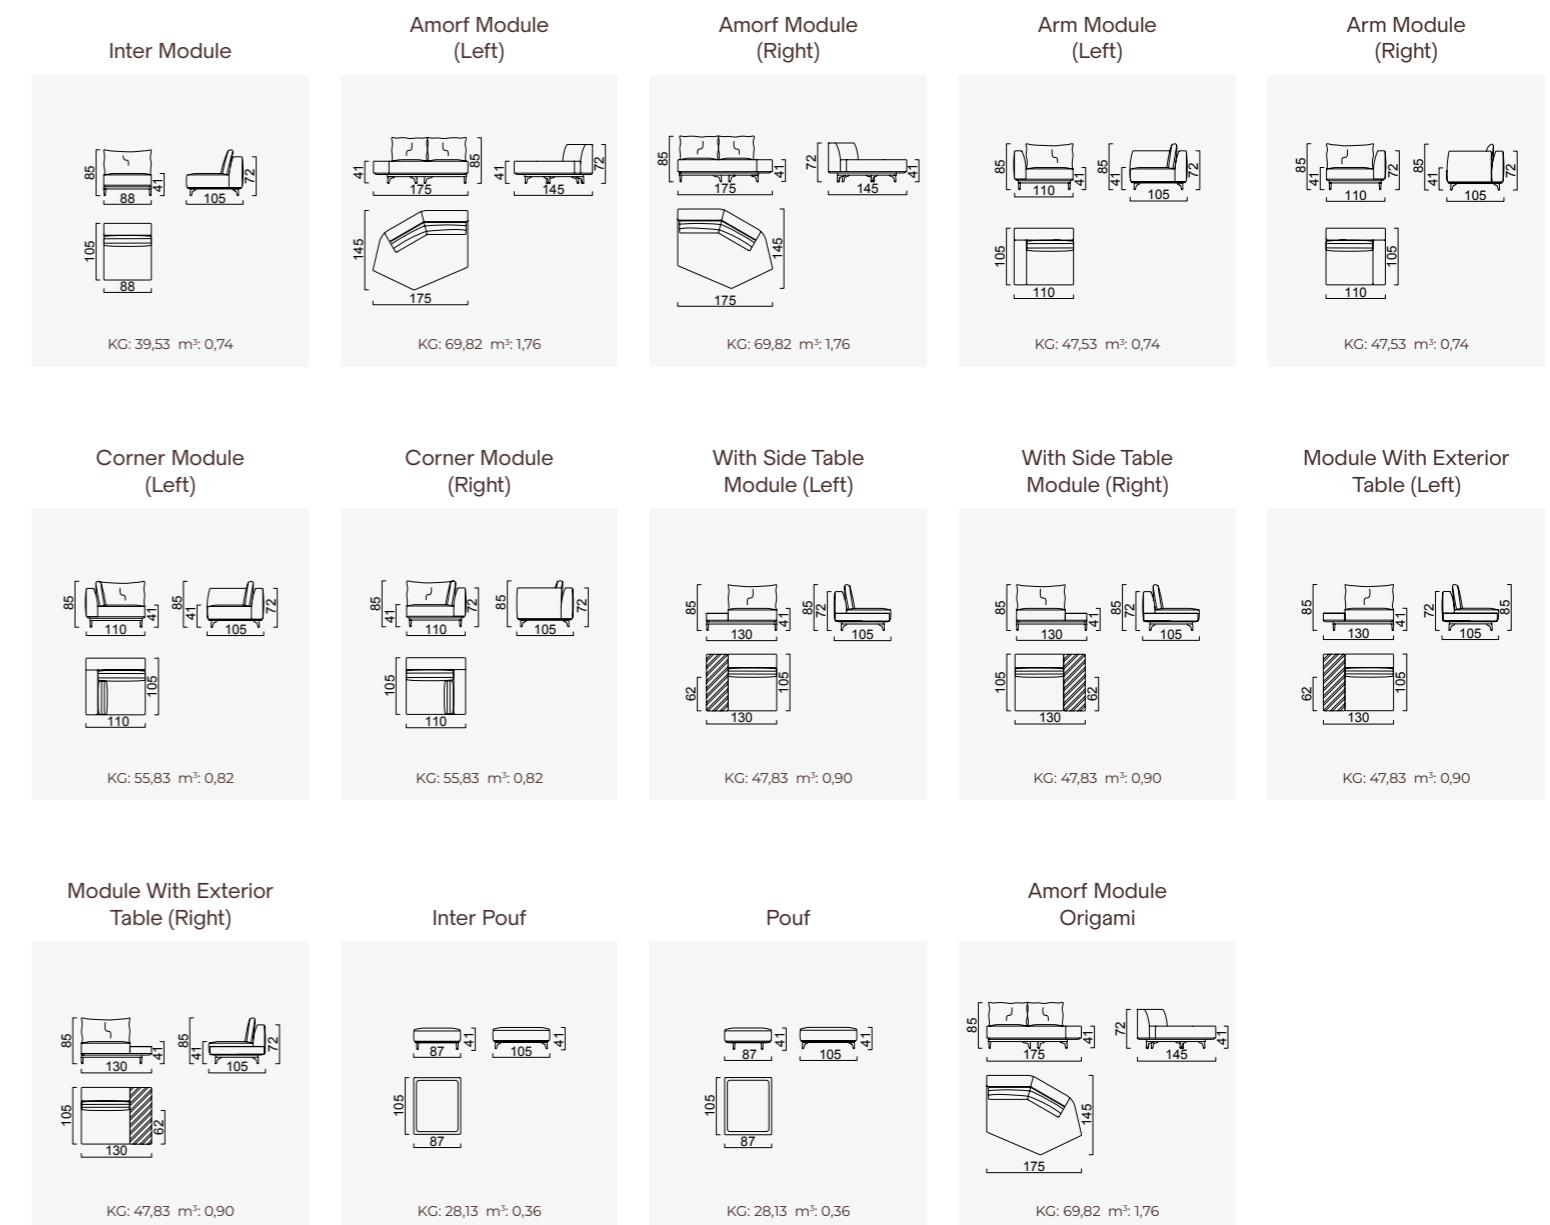

Wooden Based Color