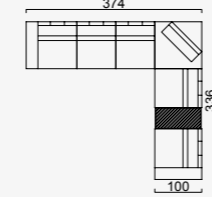

KG: 41,5 m²: 0,86

KG: 34,5 m²: 1,40

KG: 34,5 m²: 1,40

KG: 62,0 m²: 1,44

KG: 86,0 m²: 1,71

KG: 120,0 m²: 2,36

KG: 154,0 m²: 3,00

KG: 120,0 m²: 2,36

KG: 120,0 m²: 2,36

OPTION 26

KG: 236,0 m²: 4,88

KG: 226,0 m²: 4,70

KG: 240,0 m²: 5,22

KG: 240,0 m²: 5,22

KG: 260,0 m²: 5,35

KG: 86,0 m²: 1,71

KG: 120,0 m²: 2,36

KG: 154,0 m²: 3,00

KG: 120,0 m²: 2,36

KG: 120,0 m²: 2,36

KG: 270,0 m²: 5,52

KG: 270,0 m²: 5,52

KG: 236,0 m²: 4,88

KG: 236,0 m²: 4,88

KG: 266,0 m²: 5,71

KG: 120,0 m²: 2,36

KG: 154,0 m²: 3,00

KG: 188,0 m²: 3,65

KG: 134,0 m²: 2,87

KG: 134,0 m²: 2,87

KG: 266,0 m²: 5,71

KG: 250,0 m²: 5,39

KG: 250,0 m²: 5,39

KG: 297,0 m²: 6,40

KG: 365,0 m²: 6,84

KG: 160,0 m²: 3,37

KG: 144,0 m²: 3,05

KG: 158,0 m²: 3,41

KG: 158,0 m²: 3,41

KG: 192,0 m²: 4,06

KG: 331,0 m²: 7,05

KG: 331,0 m²: 7,05

KG: 323,0 m²: 6,90

KG: 350,0 m²: 6,53

KG: 317,0 m²: 5,90

KG: 218,0 m²: 4,55

KG: 168,0 m²: 3,59

KG: 168,0 m²: 3,59

KG: 202,0 m²: 4,23

KG: 236,0 m²: 4,88

KG: 206,0 m²: 4,07

KG: 240,0 m²: 4,71

KG: 216,0 m²: 4,24

KG: 216,0 m²: 4,24

KG: 240,0 m²: 4,71