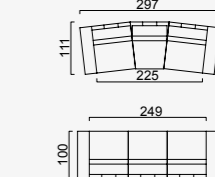

KG: 41,5 m²: 0,86

KG: 34,5 m²: 1,40

KG: 34,5 m²: 1,40

KG: 62,0 m²: 1,44

KG: 86,0 m²: 1,71

KG: 120,0 m²: 2,36

KG: 154,0 m²: 3,00

KG: 120,0 m²: 2,36

KG: 120,0 m²: 2,36

KG: 236,0 m²: 4,88

KG: 226,0 m²: 4,70

KG: 240,0 m²: 5,22

KG: 240,0 m²: 5,22

KG: 260,0 m²: 5,35

KG: 86,0 m²: 1,71

KG: 120,0 m²: 2,36

KG: 154,0 m²: 3,00

KG: 120,0 m²: 2,36

KG: 120,0 m²: 2,36

KG: 270,0 m²: 5,52

KG: 270,0 m²: 5,52

KG: 236,0 m²: 4,88

KG: 236,0 m²: 4,88

KG: 266,0 m²: 5,71

KG: 120,0 m²: 2,36

KG: 154,0 m²: 3,00

KG: 188,0 m²: 3,65

KG: 134,0 m²: 2,87

KG: 134,0 m²: 2,87

KG: 266,0 m²: 5,71

KG: 250,0 m²: 5,39

KG: 250,0 m²: 5,39

KG: 297,0 m²: 6,40

KG: 365,0 m²: 6,84

KG: 160,0 m²: 3,37

KG: 144,0 m²: 3,05

KG: 158,0 m²: 3,41

KG: 158,0 m²: 3,41

KG: 192,0 m²: 4,06

KG: 331,0 m²: 7,05

KG: 331,0 m²: 7,05

KG: 323,0 m²: 6,90

KG: 350,0 m²: 6,53

KG: 317,0 m²: 5,90

KG: 218,0 m²: 4,55

KG: 168,0 m²: 3,59

KG: 168,0 m²: 3,59

KG: 202,0 m²: 4,23

KG: 236,0 m²: 4,88

KG: 206,0 m²: 4,07

KG: 240,0 m²: 4,71

KG: 216,0 m²: 4,24

KG: 216,0 m²: 4,24

OPTION 13

KG: 240,0 m²: 4,71