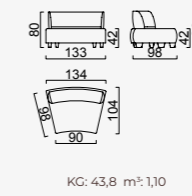

C Module

Long Sofa