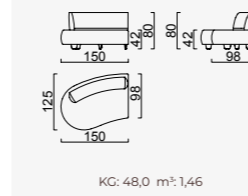

Curved Module (Left)

2 Sofa