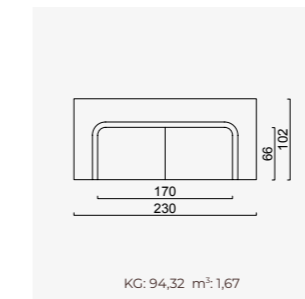

new castle

- 35 density high-resilient seat foam
- Frame strengthened with ply-Wooden (10 year warranty compliance with European norms)
- Seating height 40 cm
- Sofa height 74 cm

Metal Leg
Color

4 Sofa

3 Sofa

Spider Armchair