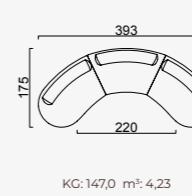

california

- 35 density high-resilient, seat foam
- Goose feather padded back and arm
- Frame strengthened with ply-Wooden (10 year warranty compliance with European norms)
- Seating height 41 cm
- Sofa height 81 cm

Metal Leg Color

Wooden Based Color

bon bon

- 35 density HR session sponge + 32 density Flexi session foam
- Being a bed feature (DSS mechanism)
- Deepening session (DSS mechanism)
- Plywood Frame (European Standard-10 years warranty)
- Option possibilities thanks to its modular structure
- Seat height 42 cm
- Seat height 80 cm

Wooden Based Color