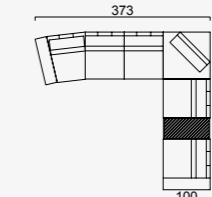

KG: 41,5 m²: 0,86

KG: 34,5 m²: 1,40

KG: 34,5 m²: 1,40

KG: 62,0 m²: 1,44

KG: 86,0 m²: 1,71

KG: 120,0 m²: 2,36

KG: 154,0 m²: 3,00

KG: 120,0 m²: 2,36

KG: 120,0 m²: 2,36

KG: 236,0 m²: 4,88

KG: 226,0 m²: 4,70

KG: 240,0 m²: 5,22

KG: 240,0 m²: 5,22

KG: 260,0 m²: 5,35

KG: 86,0 m²: 1,71

KG: 120,0 m²: 2,36

KG: 154,0 m²: 3,00

KG: 120,0 m²: 2,36

KG: 120,0 m²: 2,36

KG: 270,0 m²: 5,52

KG: 270,0 m²: 5,52

OPTION 39

KG: 236,0 m²: 4,88

KG: 236,0 m²: 4,88

KG: 266,0 m²: 5,71

KG: 120,0 m²: 2,36

KG: 154,0 m²: 3,00

KG: 188,0 m²: 3,65

KG: 134,0 m²: 2,87

KG: 134,0 m²: 2,87

KG: 266,0 m²: 5,71

KG: 250,0 m²: 5,39

KG: 250,0 m²: 5,39

KG: 297,0 m²: 6,40

KG: 365,0 m²: 6,84

KG: 160,0 m²: 3,37

KG: 144,0 m²: 3,05

KG: 158,0 m²: 3,41

KG: 158,0 m²: 3,41

KG: 192,0 m²: 4,06

KG: 331,0 m²: 7,05

KG: 331,0 m²: 7,05

KG: 323,0 m²: 6,90

KG: 350,0 m²: 6,53

KG: 317,0 m²: 5,90

KG: 218,0 m²: 4,55

KG: 168,0 m²: 3,59

KG: 168,0 m²: 3,59

KG: 202,0 m²: 4,23

KG: 236,0 m²: 4,88

KG: 206,0 m²: 4,07

KG: 240,0 m²: 4,71

KG: 216,0 m²: 4,24

KG: 216,0 m²: 4,24

KG: 240,0 m²: 4,71