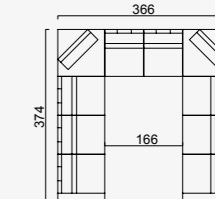

KG: 41,5 m²: 0,86

KG: 34,5 m²: 1,40

KG: 34,5 m²: 1,40

KG: 62,0 m²: 1,44

KG: 86,0 m²: 1,71

KG: 120,0 m²: 2,36

KG: 154,0 m²: 3,00

KG: 120,0 m²: 2,36

KG: 120,0 m²: 2,36

KG: 236,0 m²: 4,88

KG: 226,0 m²: 4,70

KG: 240,0 m²: 5,22

KG: 240,0 m²: 5,22

KG: 260,0 m²: 5,35

KG: 86,0 m²: 1,71

KG: 120,0 m²: 2,36

KG: 154,0 m²: 3,00

KG: 120,0 m²: 2,36

KG: 120,0 m²: 2,36

KG: 270,0 m²: 5,52

KG: 270,0 m²: 5,52

KG: 236,0 m²: 4,88

KG: 236,0 m²: 4,88

KG: 266,0 m²: 5,71

KG: 120,0 m²: 2,36

KG: 154,0 m²: 3,00

KG: 188,0 m²: 3,65

KG: 134,0 m²: 2,87

KG: 134,0 m²: 2,87

KG: 266,0 m²: 5,71

KG: 250,0 m²: 5,39

KG: 250,0 m²: 5,39

KG: 297,0 m²: 6,40

OPTION 46

KG: 365,0 m²: 6,84

KG: 160,0 m²: 3,37

KG: 144,0 m²: 3,05

KG: 158,0 m²: 3,41

KG: 158,0 m²: 3,41

KG: 192,0 m²: 4,06

KG: 331,0 m²: 7,05

KG: 331,0 m²: 7,05

KG: 323,0 m²: 6,90

KG: 350,0 m²: 6,53

KG: 317,0 m²: 5,90

KG: 218,0 m²: 4,55

KG: 168,0 m²: 3,59

KG: 168,0 m²: 3,59

KG: 202,0 m²: 4,23

KG: 236,0 m²: 4,88

KG: 206,0 m²: 4,07

KG: 240,0 m²: 4,71

KG: 216,0 m²: 4,24

KG: 216,0 m²: 4,24

KG: 240,0 m²: 4,71