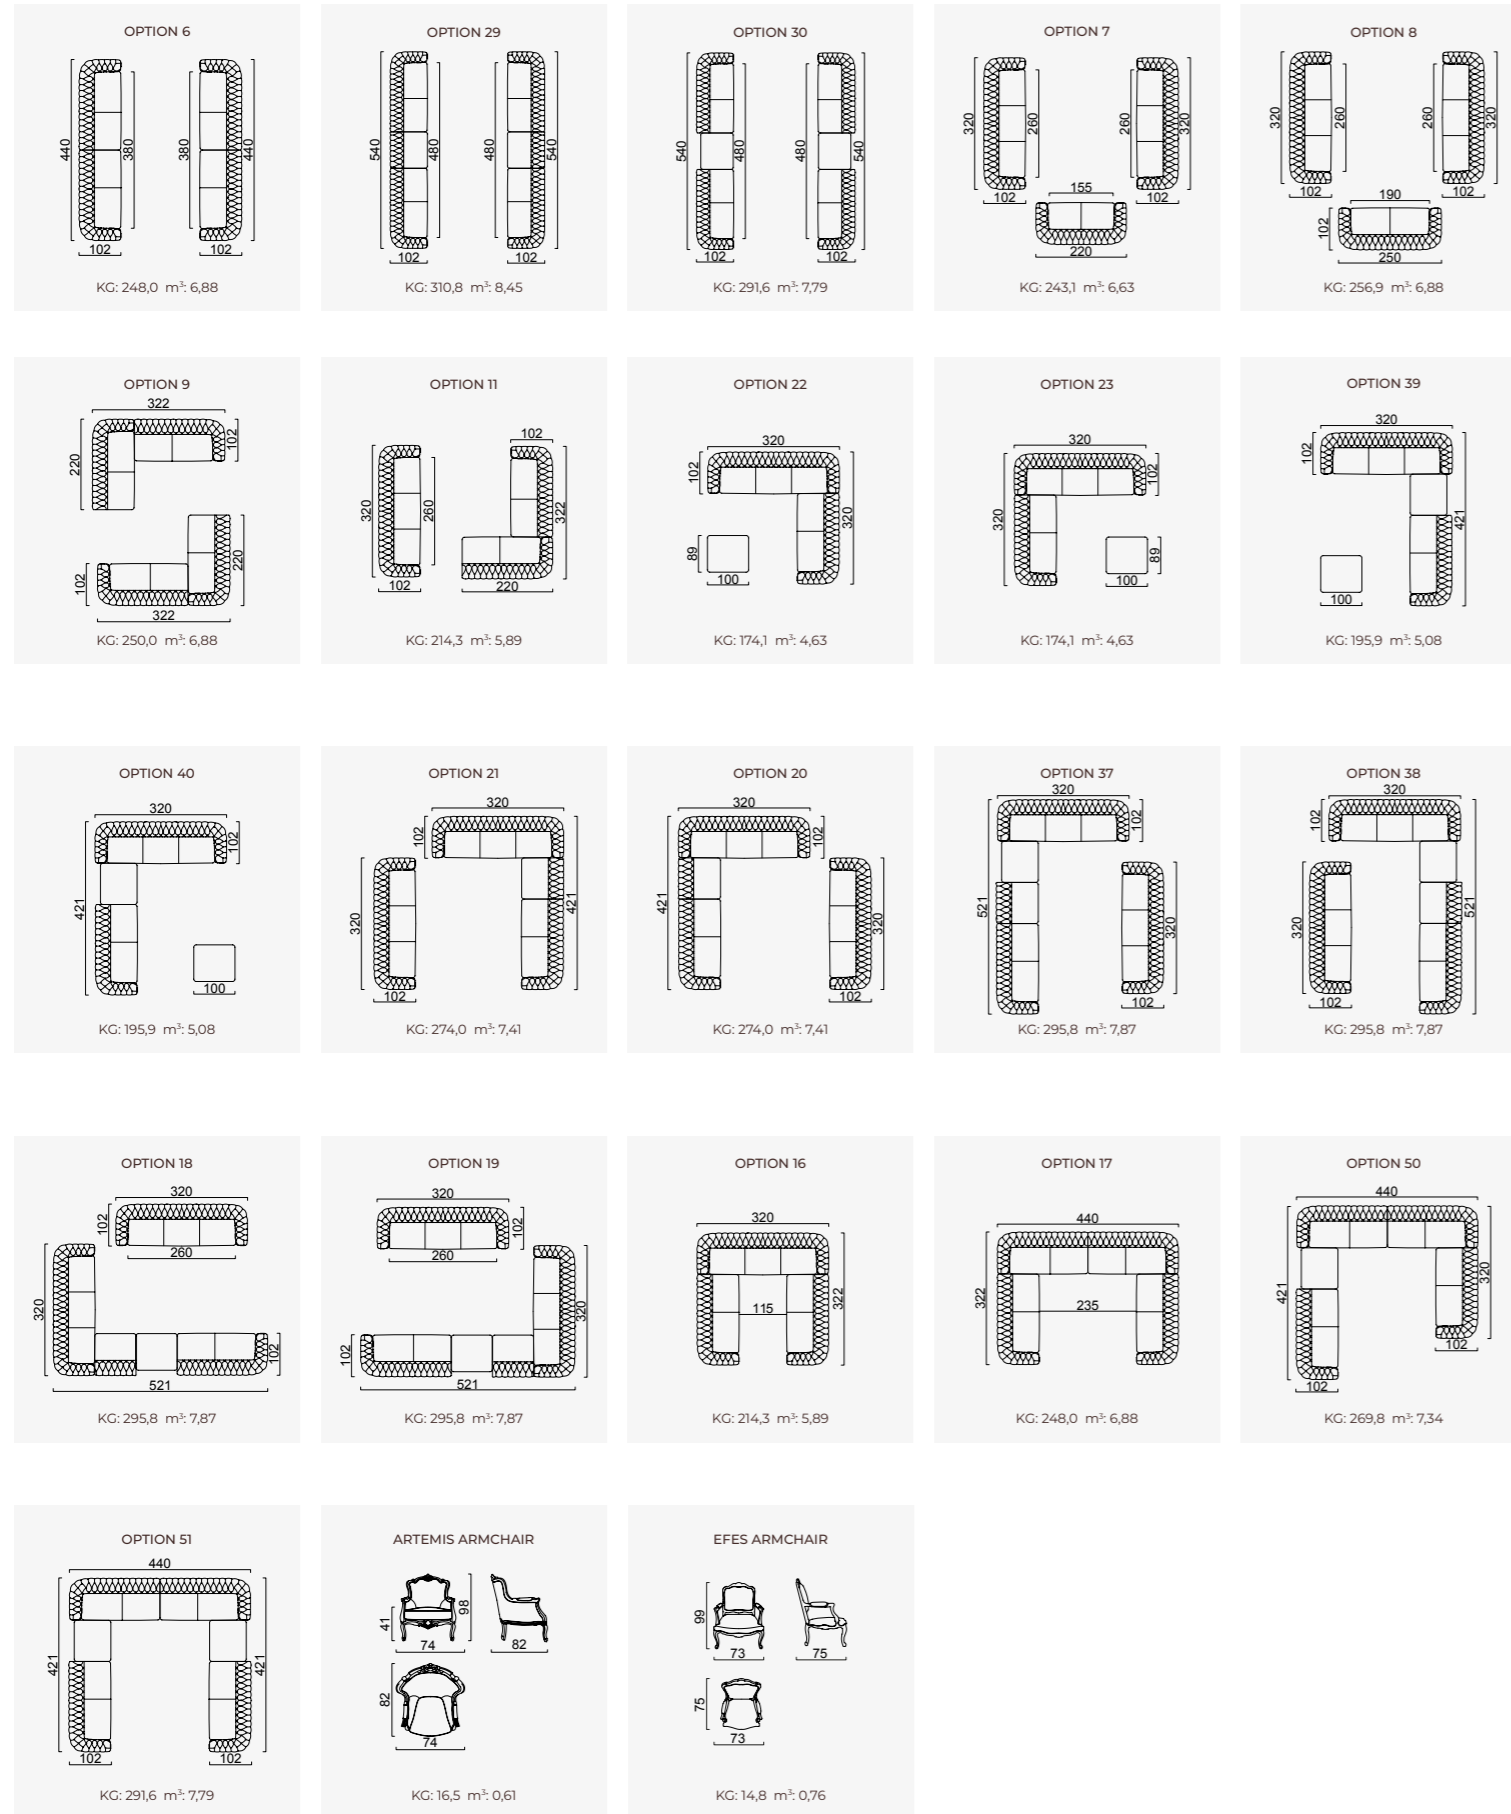

valencia

- 35 density high-resilient seat foam
- HYPER sponge on the back
- Frame strengthened with ply-Wooden (10 year warranty compliance with European norms)
- Modular structure provides unlimited options
- Seating height 40 cm
- Sofa height 76 cm

Metal Leg Color

RAL 9005 BLACK

Single Bed