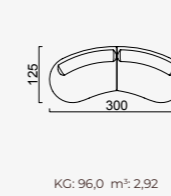

california

- 35 density high-resilient, seat foam
- Goose feather padded back and arm
- Frame strengthened with ply-Wooden (10 year warranty compliance with European norms)
- Seating height 41 cm
- Sofa height 81 cm

Metal Leg Color

Wooden Based Color

bon bon

- 35 density HR session sponge + 32 density Flexi session foam
- Being a bed feature (DSS mechanism)
- Deepening session (DSS mechanism)
- Plywood Frame (European Standard-10 years warranty)
- Option possibilities thanks to its modular structure
- Seat height 42 cm
- Seat height 80 cm

Wooden Based Color